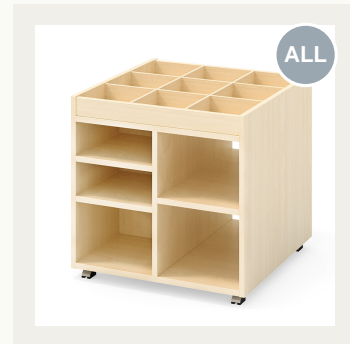

WOOD · W 120 · D 30
H 80 CM

WIS-SHF-MS328NV0330

SAR 938.00 incl. VAT SAR 1,078.70

Art & Craft Storage

WOOD · W 80 · D 30
H 80 CM

WIS-STO-NW1B038

SAR 1,067.00 incl. VAT 1,227.05

Collage Trolley