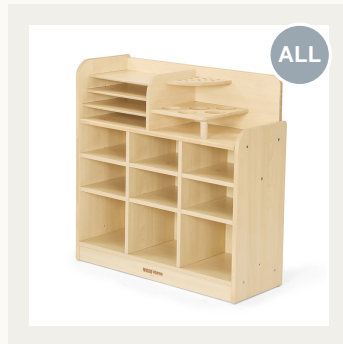

Art & Craft Storage

WOOD · W 80 · D 30
H 80 CM

WIS-STO-NW1B038

SAR 1,067.00 incl. VAT 1,227.05