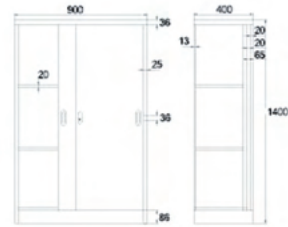

YD-B9
Glass Doors Cabinet
W900 x D400 x H1400 mm.