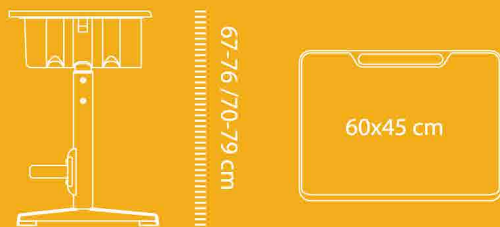

Desktop Color.
Beech Color Greyish white

Patented product counterfeit must investigate

Panel: green and environment-friendly E0 grade MFC panel, injection molding edge sealing, never falling off, scratch proof, pollution proof and other functional features, panel thickness 18mm
Structure: The steel foot structure is stably coated with electrostatic powder.
Screw lifting, adjustable height, 67-76, 70-79 cm.
The table foot pad with fine adjustment function is suitable for uneven ground.

Student Desk Series

The height of desktop.

Details.

60x45cm
Specification of desk.

67-76\70-79cm
The height of desktop.

10\12\14 cm
The height of drawer.

Desktop material.MFC injection edge

Desktop color. Beech color\Greyish white