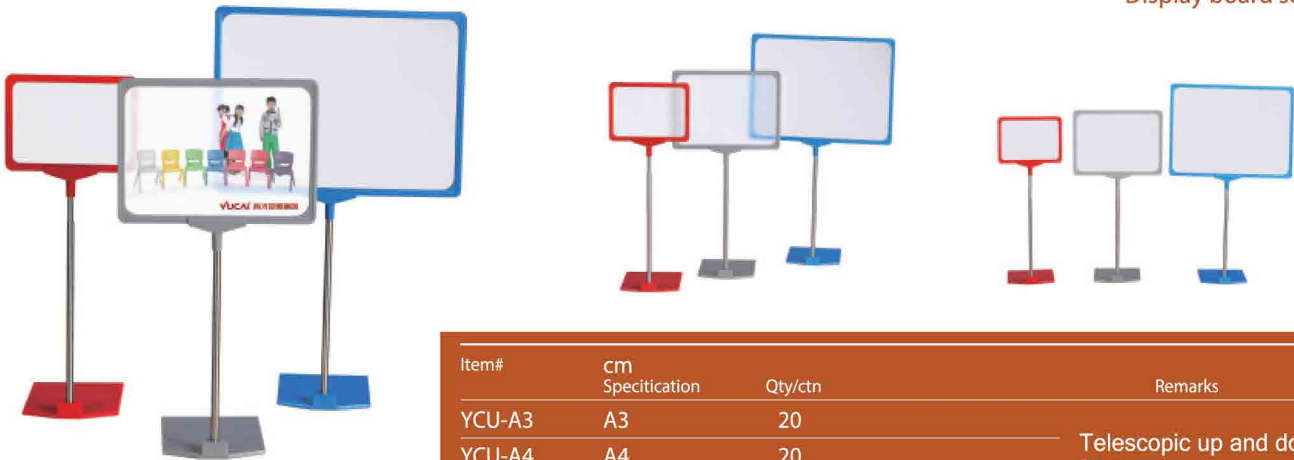

YCU - A3...A5

Display board series

Item#	cm Specification	Qty/ctn	Remarks
YCU-A3	A3	20	Telescopic up and down 25cm
YCU-A4	A4	20	
YCU-A5	A5	20