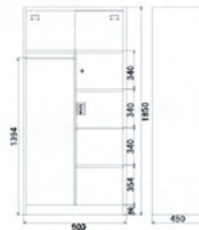

YD-B20
Wardrobe
W900 x D450 x H1850 mm.