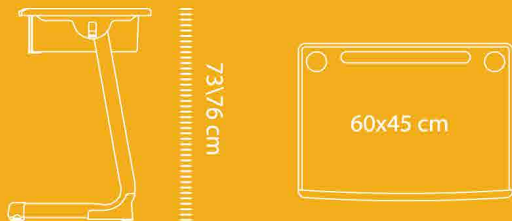

Patented product counterfeit must investigate

Panel: imported engineering plastics, strong stamping resistance in mold forming, reinforced with steel pipes at the bottom, and 25mm thick panel Structure: The steel foot structure is stably coated with electrostatic powder.
Fixed height: 73cm 76cm.
The table foot pad with fine adjustment function is suitable for uneven ground.

Student Desk Series

The height of desktop.

Details.

Model: YCY-077
Item.

60x45cm
Specification of desk.

73\76cm
The height of desktop.

12cm
The height of drawer.

Desktop material. ABS injected board