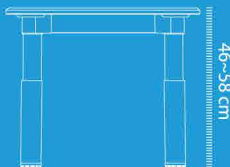

YCY - 22009

Children's classic square table

Patented product counterfeit must investigate

Table top is made of The E0 level of 25mm Particle Board, double side stick with melamine, the surface add wear-resisting layer, Injection binging never fall off. The height is adjustable, can meet the different children from 3-8 years old. The table can be combined freely with different shaped, it can satisfy the children's freshness and the curiosity. The leg can also be adjustable, suitable for irregular ground.

Kids Table Series

Various Color available.

The height of desktop

Free combination.

YCY - 22009 Item.

60x80 cm
Specification of desktop

46~58 cm
The height of desktop

Desktop material. Particle board + Injection binging