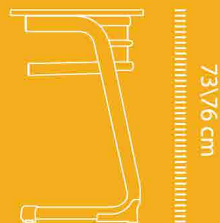

Student Desk Series

The height of desktop.

Details.

Model: YCY-025
Item.

60x45cm
Specification of desk.

73\76cm
The height of desktop.

16cm
The height of drawer.

Desktop color, Beech color\Greyish white