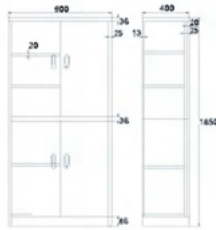

YD-B19
Up Swing Glass Door Cabinet
W900 x D400 x H1850 mm.