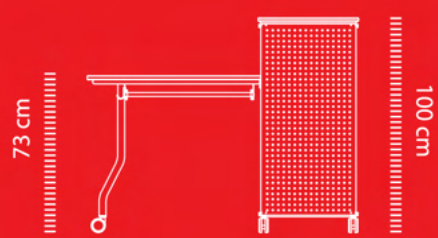

Conference Table Series

The height of desktop.

76 cm

120x60 cm

Details.

Model: YCY-21036
Item.

Specitication of desk. : 120x60cm

The height of desktop. : 76cm

YCY - 21042

Conference Table Series

The height of desktop.

Details.

Model: YCY-21042
Item.

80x43.5cm
Specification of desk.

73cm
The height of desktop.

Desktop color. Greyish white