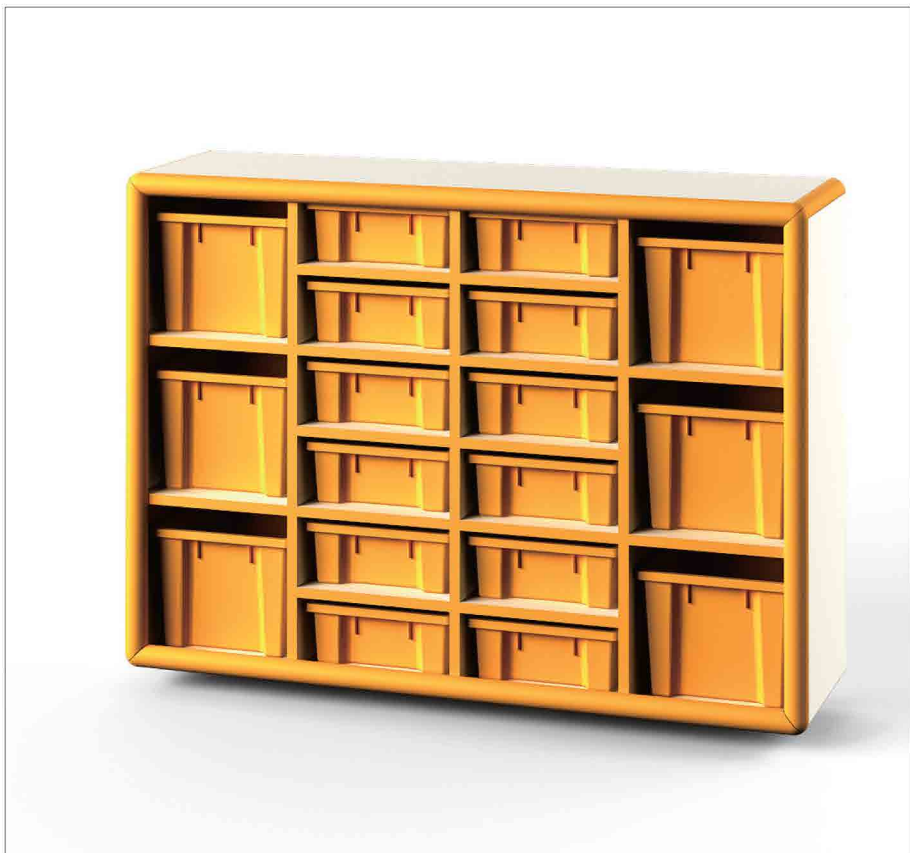

Various color available

DARK Red	Orange	Ocean Blue
Peak Green	Lake Green	

YCW - G0308

L120xW30xH87
Specification

0.32 m³
Volume.