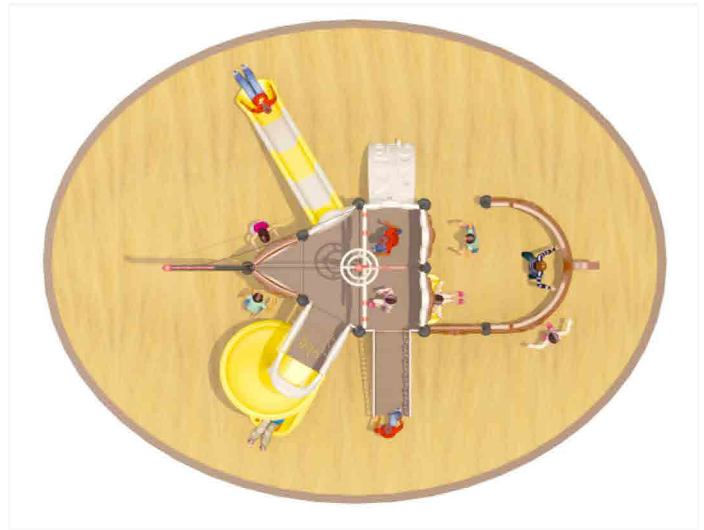

YC-HDC-3

Size: 745x625x450 cm