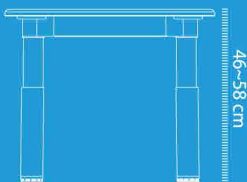

The height of desktop