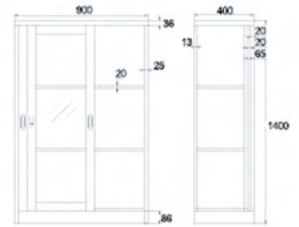

YD-B5
 Sliding Glass Doors Cabinet
 W900 x D400 x H900 mm.

YD-B7
 Sliding Steel Doors Cabinet
 W900 x D400 x H900 mm.

YD-B3
 Two Doors Cabinet
 W900 x D400 x H900 mm.

YD-B9
Glass Doors Cabinet
W900 x D400 x H1400 mm.