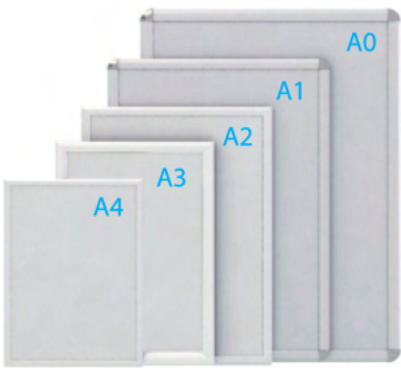

YCP-A0~A4

Click display board series

Square or corner round corner available

25mm

25mm

32mm

32mm

EDUCATIONAL MATERIAL