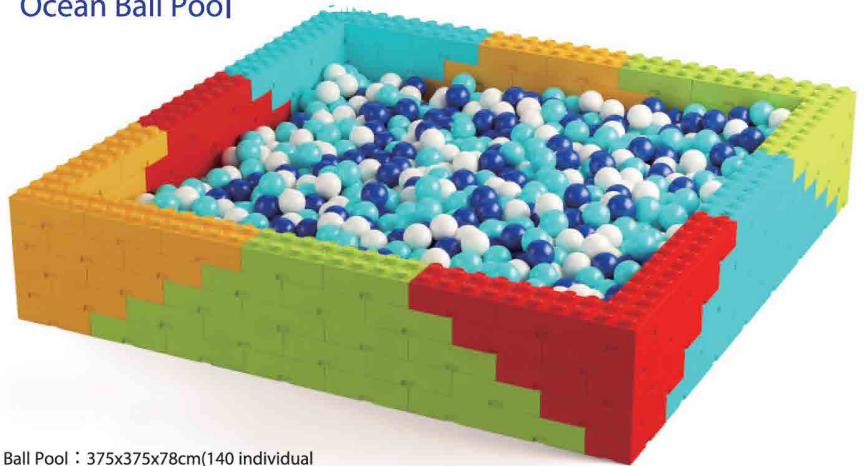

Ocean Ball Pool

Ball Pool : 375x375x78cm(140 individual Building Blocks) Ocean Ball : 8mm, 6000 individual

68 building blocks

72 building blocks

55 building blocks

280 building blocks

INNOVATION FOR EDUCATION
CONVOY FOR HEALTH