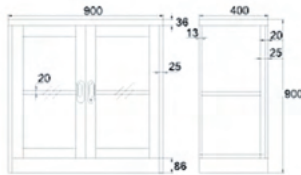

YD-B19
Up Swing Glass Door Cabinet
W900 x D400 x H1850 mm.

YD-DZ1
Wardrobe
W900 x D450 x H1850 mm.

YD-B20
Wardrobe
W900 x D450 x H1850 mm.

Office Furniture
Filing Cabinet Series

YD-B5
 Glass Doors Cabinet
 W900 x D400 x H900 mm.