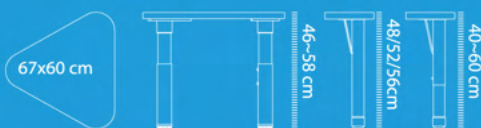

Kids Table Series

The height of desktop