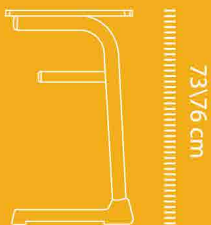

Desktop Color.

Beech Color Greyish white

Patented product counterfeit must investigate

Panel: green and environment-friendly E0 grade MFC panel, injection molding edge sealing, never falling off, scratch proof, pollution proof and other functional features, panel thickness 18mm
Structure: The steel foot structure is stably coated with electrostatic powder. Fixed height: 73cm, 76cm. The table foot pad with fine adjustment function is suitable for uneven ground.

YCY - 033

The height of desktop.

73\76 cm

60x45 cm

Details.

Model: YCY-033
Item.

60x45cm
Specification of desk.

73\76cm
The height of desktop.

16cm
The height of drawer.

Desktop color. Beech color\Greyish white

Desktop material: particleboard + injection molding