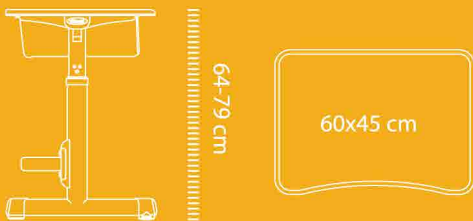

Kids Furniture Series

266

Playground Equipment Series

Desktop Color.

Greyish green Light grey Warm white

Patented product counterfeit must investigate

Panel: imported engineering plastics, strong stamping resistance in mold forming, reinforced with steel pipes at the bottom, and 25mm thick panel Structure: The steel foot structure is stably coated with electrostatic powder. Screw lifting, adjustable height, 64-79cm. The table foot pad with fine adjustment function is suitable for uneven ground.

YCY - 338S-1

YCY - 338S

Student Desk Series

The height of desktop.

Details.

60x45cm
Specification of desk.

64-79cm
The height of desktop.

12\14 cm
The height of drawer.