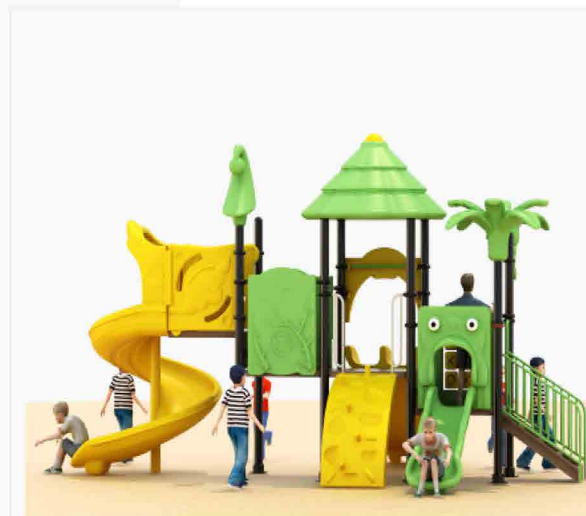

YC-CHN-1

Size: 910x625x510 cm

YC-CHN-2

Size: 722x700x425 cm

Playground Equipment Series

YC-CHN-3

Size: 910x590x512 cm

YC-DZR-1

Size: 670x540x380 cm

YC-DZR-2

Size: 720x430x520 cm

Playground Equipment Series

YC-DZR-3

Size: 670x460x400 cm

YC-DW-1

Size: 510x350x330 cm