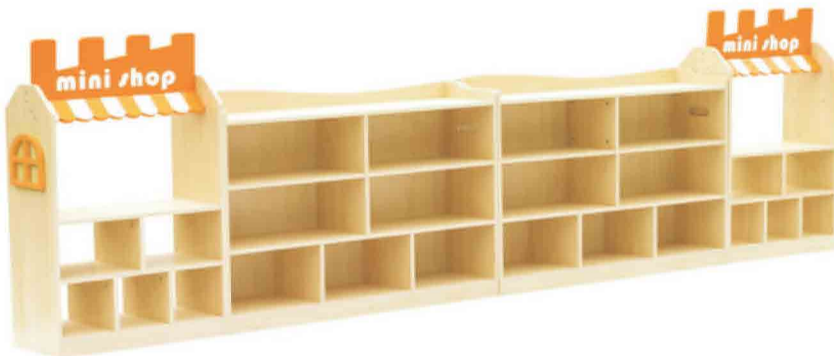

Cabinet
YCW-JX-G012-C185
Specifications 3680x300x1280mm
Material: Scotch pine, rubber wood, cypress, multi-layer board, fireproof board