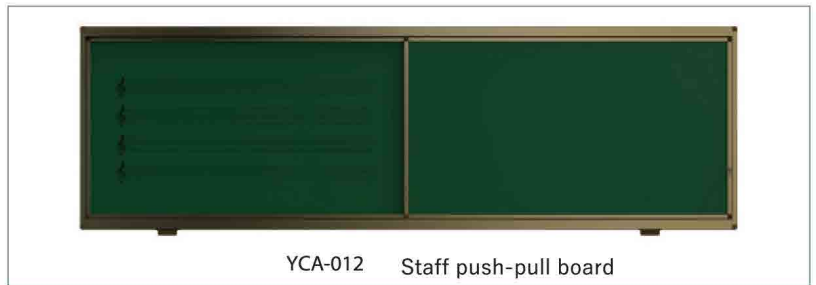

YCY - HFF066

Luxury Movable Table Series

Four person dining table and chair

120x70x76cm
Specifications and dimensions.

Wimple expression teaching blackboard

YCA - 007

Projection effect

Closure renderings

YCA-009 Left-hand all-in-one machine

YCA-010 Right-hand all-in-one computer

YCA-011 Center-mounted LCD beige panel

YCA-012 Staff push-pull board

Board Series

Item#	CM Specification	Layout	Remarks
YCA-005	400x137x9.5	82 inch electronic board	
YCA-007	460x137x9.5	100 inch electronic board	
YCA-009	400x127x9.5	—all-in-one computer	Size can be customized
YCA-010	400x127x9.5	—all-in-one computer	
YCA-011	400x137x9.5	—all-in-one computer	
YCA-012	400x127x9.5	—all-in-one computer	