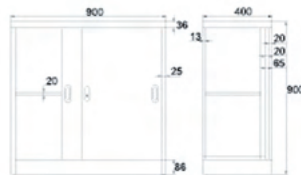

Office Furniture
Filing Cabinet Series

YD-B5
Glass Doors Cabinet
W900 x D400 x H900 mm.