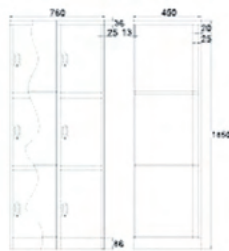

YD-CB6B
Clothes Cabinet
W760 x D450 x H1850 mm.