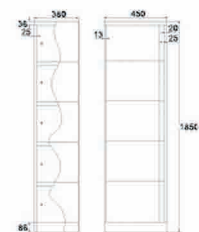

— Office Furniture
— Clothes Cabinet Series

Color

	GN:Green		GY:Grey
	GW:Ground Yellow		BL:Blue
	HT:Hammer tone		BE:Beige