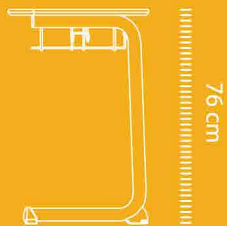

YCY - 038

Student Desk Series

YCY - 038-1

The height of desktop.

Details.

60x45cm
Specification of desk.

64-79cm
The height of desktop.

10\14 cm
The height of drawer.

Panel: imported engineering plastics, strong stamping resistance in mold forming, reinforced with steel pipes at the bottom, and 25mm thick panel
 Structure: The steel foot structure is stably coated with electrostatic powder. Manual lifting, height adjustable, 64~79cm. The table foot pad with fine adjustment function is suitable for uneven ground.

Student Desk Series

YCY - 21003

The height of desktop.

Details.

Model: YCY-21003
Item.

74x49cm
Specification of desk.

64-79cm
The height of desktop.

12cm
The height of drawer.

Student Desk Series

The height of desktop.

Details.

Model: YCY-22013
Item.

74x49cm
Specification of desk.

76cm
The height of desktop.

12cm
The height of drawer.

Desktop color. Beech color\Greyish white