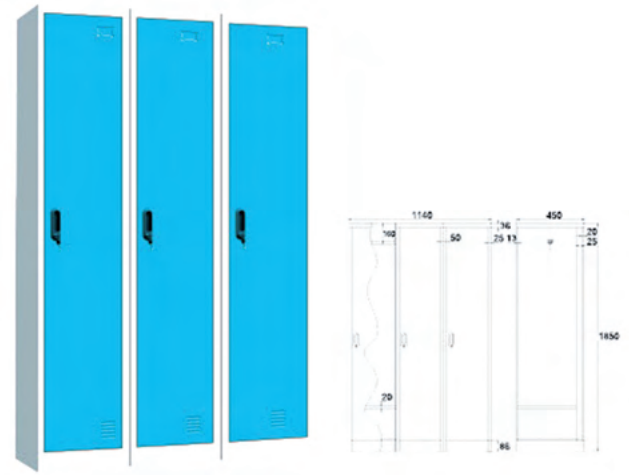

YD-CB3
Clothes Cabinet
W1140 x D450 x H1850 mm.