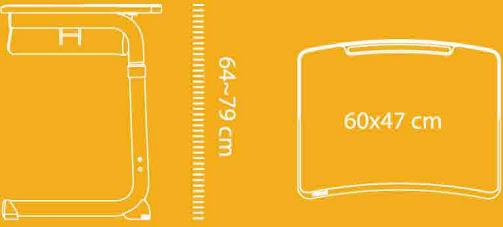

Student Desk Series

The height of desktop.