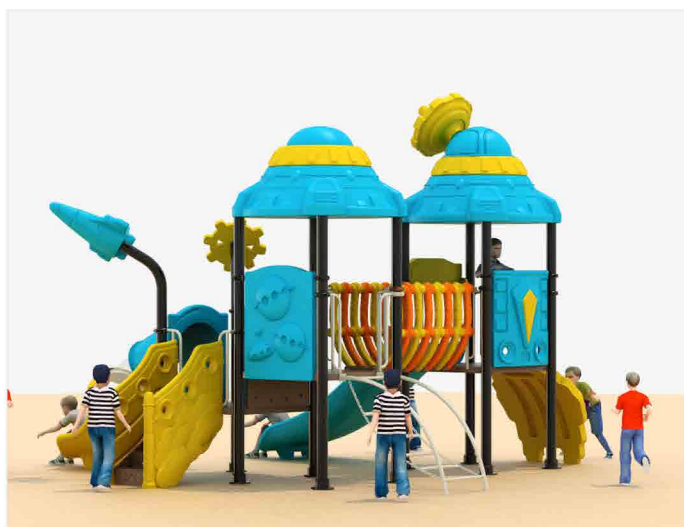

Size: 800x665x440 cm

YC-HJ-1

Size: 1080x750x590 cm

YC-HJ-2

Size: 695x630x490 cm

Playground Equipment Series

YC-HJ-3

Size: 590x590x435 cm

YC-JZ-1

Size: 630x530x410 cm

YC-JZ-2

Size: 670x560x390 cm

Playground Equipment Series

YC-JZ-3

Size: 1000x730x540 cm

YC-KT-2