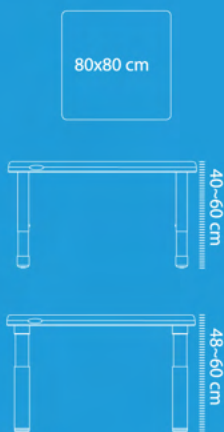

The height of desktop