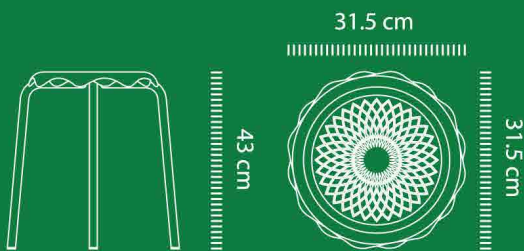

Specification.

Details.

Model: YCX-016
Item.

64x64x82cm
Specification of desk

50x30 cm
The thickness of chairtop

46 cm
Chairtop height.

Base.iron black injecte

Selective Color

Specification.

Details.

Model: YCX-09039
Item.

42x42x43cm
Specification of desk

43cm
Chairtop height.

Chair surface: engineering pp material
Base: iron black injectde

Selective Color

- Greyish green
- Peak green
- Orange
- Dark grey