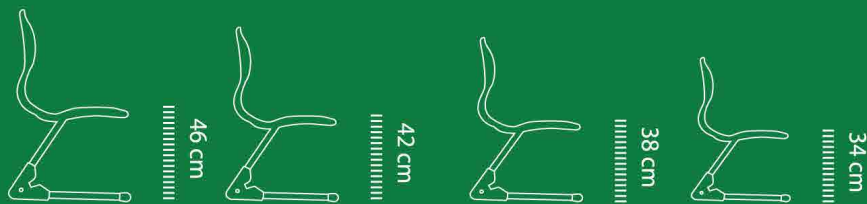

YCX - 329

Conference Chair Series

Specification.

Details.

H38\ 72x43x38cm
Specification of desk

H40\ 72x43x40cm
Specification of desk

38\40 cm
Chairtop height.

Base.Iron gray white plastic spraying

Chair material. PP Injected board

Selective Color

Greyish green Peak green Light grey Yellow ochre Orange Dark grey

YCX - 030

Conference Chair Series

Specification.

Item#	Sitting height of chair	Specification
YCX - 030-34	34cm	41x42x67cm
YCX - 030-38	38cm	41x42x71cm
YCX - 030-42	42cm	49x44x77cm
YCX - 030-46	46cm	49x54x81cm

Patented product counterfeit must investigate Elastic backrest and cushion are helpful for the healthy growth of children, The 4 sizes height are in line with the standards of the state Board of Education and suitable for primary and secondary schools families and office space. It is made of imported PP material, and it is durable and colorfast, environmental protection light. The quality cannot be influenced by the difference in temperature, normal use for more than 8 years.