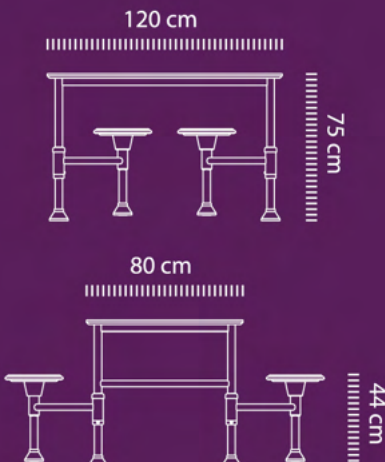

YCY - 165

Table foot can rotate freely

Raised and lowered freely

Luxury movable table

Luxury Movable Table Series

The height of desktop.

Details.

Model: YCY-165
Item.

120x80cm
Specification of desk.

75cm
The height of desktop.

44 cm
Chairtop height.

Desktop color. Beech color/Warm white

Desktop material: particleboard + injection molding

Desktop Color.  
 Beech Color Greyish white