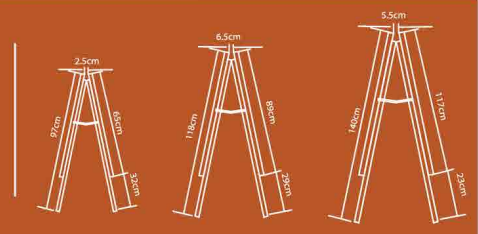

YCO- 001~005

Item#	cm SpecificVation	cm Ctn size	Qty/ctn	Kg N.W./G.W.
YCO-001 (50*70)	102x54x10	109x60x14.5	1	6/7.5
YCO-002 (A1)	120x64x10	125x71x14.5	1	8/10
YCO-003 (100*70)	125x74x10	130x79x14.5	1	10/12
YCO-004 (A2)	98x46x10	105x53x14.5	1	5.5/7
YCO-005 (A0)	145x88x10	153x94x14.5	1	14/16