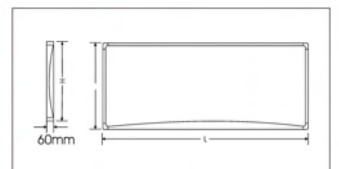

YCF - 001~003

Camber blackboard

Item#	cm Specification	Remarks
YCF-001	400x120x8.8	Size can be customized (green white available)
YCF-002	400x127x12.5	
YCF-003	450x127x12.5