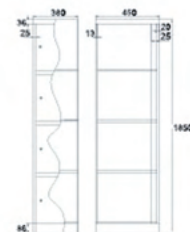

YD-CA4
Clothes Cabinet
W380 x D450 x H1850 mm.