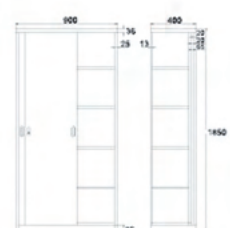

YD-B10
Sliding Glass Doors Cabinet
W900 x D400 x H1400 mm.

YD-B11
Sliding Steel Doors Cabinet
W900 x D400 x H1400 mm.

YD-B13
Glass Two Doors
W900 x D400 x H1850 mm.

YD-B14
Sliding Glass Doors
W900 x D400 x H1850 mm.