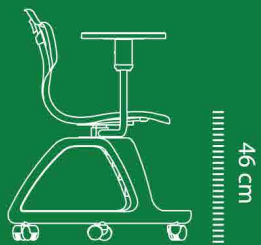

52x30 cm
The thickness of chairtop

46 cm
Chairtop height.

Base.iron black injectde

Chair material. PP Injected board

Selective Color

Patented product counterfeit must investigate

YCX - 016

Conference Chair Series

Specification.

Details.

Model: YCX-016
Item.

64x64x82cm
Specification of desk

50x30 cm
The thickness of chairtop

46 cm
Chairtop height.

Base.iron black injecte

Selective Color