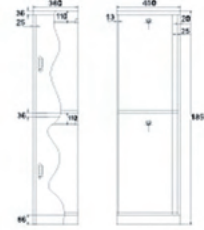

YD-CA2
Clothes Cabinet
W380 x D450 x H1850 mm.