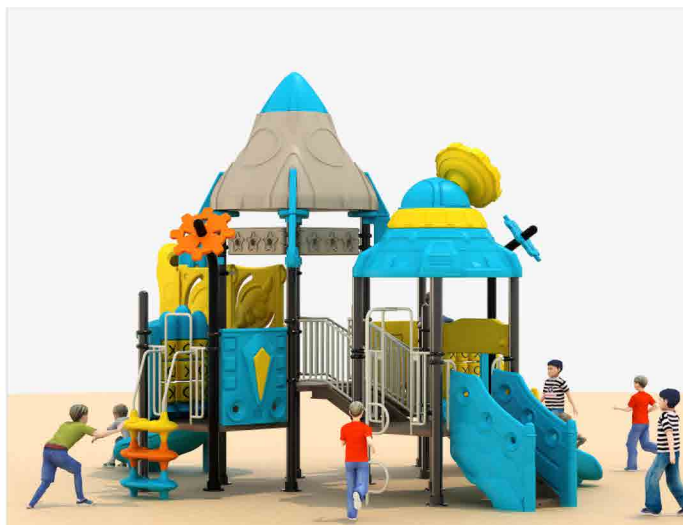

YC-HJ-2

Size: 695x630x490 cm