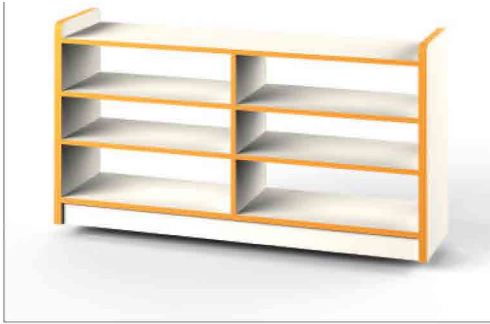

Various color available

DARK Red	Orange	Ocean Blue
Peak Green	Lake Green	

YCW - G0335 6

L120xW30xH65
Specification

0.24 m³
Volume