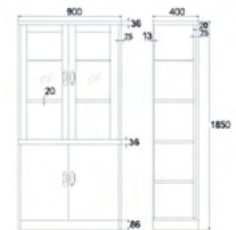

YD-B19
Up Swing Glass Door Cabinet
W900 x D400 x H1850 mm.