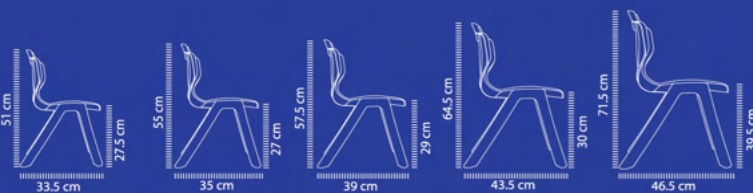

Specification

Item#	cm Specification
YCX - 028-1	52x34x26
YCX - 028-2	56x35x28
YCX - 028-3	58x36.5x30
YCX - 028-4	65.5x42x35
YCX - 028-5	72x46.5x40

Various color available. Red/Blue/Green/Orange/Yellow/Peak Green/Greyish Green