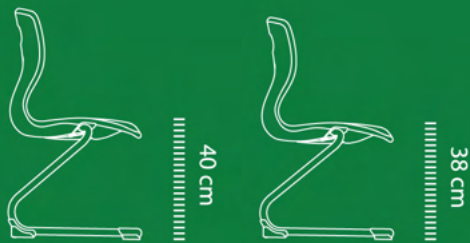

64x64x82cm
Specification of desk

57x34.5 cm
The thickness of chairtop

46 cm
Chairtop height.

Base.iron black injectde

Selective Color

Greyish green Light blue

Patented product counterfeit must investigate

Chair with curved back for optimum comfort. Metal structure, durable and excellent stability. Equipped with dynamic and healthy seats, easy to clean. Multi point leakage design, good ventilation and heat dissipation function. Cushioned seats are also available.

YCX - 329

Conference Chair Series

Specification.

Details.

H38\ 72x43x38cm
Specification of desk

H40\ 72x43x40cm
Specification of desk

38\40 cm
Chairtop height.

Base.Iron gray white plastic spraying