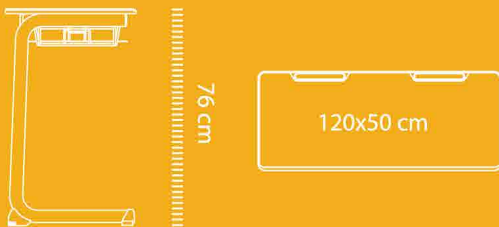

ICY - 338

Student Desk Series

The height of desktop.

64-79 cm

60x45 cm

Details.

60x45cm
Specification of desk.

64-79cm
The height of desktop.

YCY - 21025

Student Desk Series

The height of desktop.

Details.

Model: YCY-21025
Item.

76 cm

60x47 cm

60x47cm
Specification of desk.

76cm
The height of desktop.

12cm
The height of drawer.

Desktop color. Beech color\Greyish white

Desktop material: particleboard + injection molding

Desktop Color.

Beech Color Greyish white

Patented product counterfeit must investigate

YCY - 21026

Student Desk Series

The height of desktop.

Details.

Model: YCY-21026
Item.

120x50cm
Specification of desk.

76cm
The height of desktop.

12\14 cm
The height of drawer.