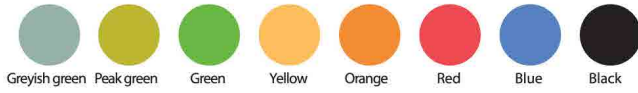

46 cm
Chairtop height.

Chair surface: engineering pp material

Base: Iron made of black spray plastic

Selective Color

Patented product counterfeit must investigate

YCX - 311

Height can be adjusted freely

360° rotate