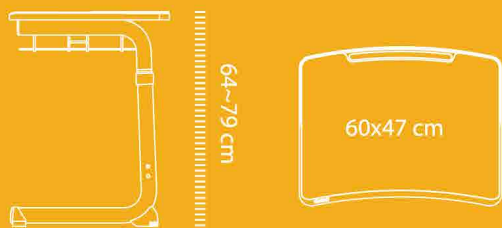

Desktop Color.

Greyish green Light grey Light green Light blue Yellow ochre

Patented product counterfeit must investigate

Panel: imported engineering plastics, strong stamping resistance in mold forming, reinforced with steel pipes at the bottom, and 25mm thick panel
Structure: The steel foot structure is stably coated with electrostatic powder. Manual lifting, height adjustable, 64~79cm. The table foot pad with fine adjustment function is suitable for uneven ground.

Student Desk Series

The height of desktop.

Details.

Model: YCY-670S
Item.

60x47cm
Specification of desk.

64~79cm
The height of desktop.

12cm
The height of drawer.

Desktop material. ABS injected board