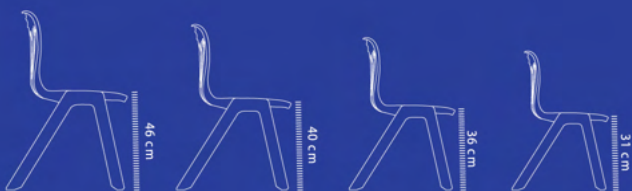

Specitication

Item#	cm Specification
YCX - 303	58x36x31
YCX - 304	64x43x36
YCX - 305	72x48x40
YCX - 307	82x55x46

Various color available.Light grey/Dark blue/Dark grey