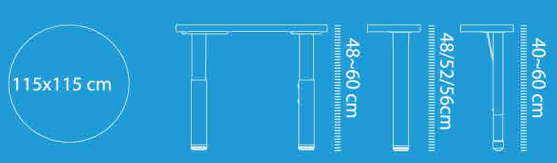

Various Color available.

Patented product counterfeit must investigate

Table top is made of PE material and it use hollow blow nording, it is durable and not be anamorphic for the effect of the difference in temperature. Humancizaire design of the edge, that can be anti-skating and scratch floor, easy to clean. The table legs can be adjusted freely according to the height of children and uneven floor. The table legs have sliding mat to avoid slipping and anti-scratch the floor. The table is secure and easy to move.

YCY - 004-2

Kids Table Series

The height of desktop

Free combination.

Item#	cm Specitication of desktop	cm The height of desktop	Qty/ctn	cm Ctn size	kg N.W./G.W.	Tabletop material.	Various Color available.
YCY - 004-2	115x115	40-60	1	116x116x5	15/16	Blow mould	Red/Blue/Green/Orange/ Yellow/Peak Green/Greyish Green/Beige Color
YCY - 004 -48	115x115	48					
YCY - 004 -52	115x115	52	1	116x116x5	14.5/15.5		
YCY - 004 -56	115x115	56					
YCY - 004-1	115x115	48-60	1	116x116x5	14.5/15.5