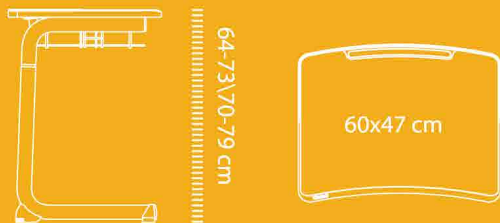

Desktop Color.

Beech Color Greyish white

Patented product counterfeit must investigate

Panel: green and environment-friendly E0 grade MFC panel, injection molding edge sealing, never falling off, scratch proof, pollution proof and other functional features, panel thickness 18mm Structure: The steel foot structure is stably coated with electrostatic powder. Screw lifting, adjustable height, 64-73, 70-79 cm. The table foot pad with fine adjustment function is suitable for uneven ground.

The height of desktop.

Details.

Model: YCY-21001
Item.

60x47cm
Specification of desk.

64-73\70-79cm
The height of desktop.

12cm
The height of drawer.

Desktop color. Beech color\Greyish white

Desktop material: particleboard + injection molding