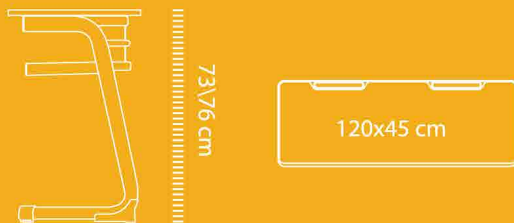

Student Desk Series

The height of desktop.

Details.

Model: YCY-025
Item.

60x45cm
Specification of desk.

73\76cm
The height of desktop.

16cm
The height of drawer.

Desktop color, Beech color\Greyish white

Student Desk Series

The height of desktop.

Details.

Model: YCY-035
Item.

120x45cm
Specification of desk.

73\76cm
The height of desktop.

16cm
The height of drawer.

Desktop color. Beech color\Greyish white