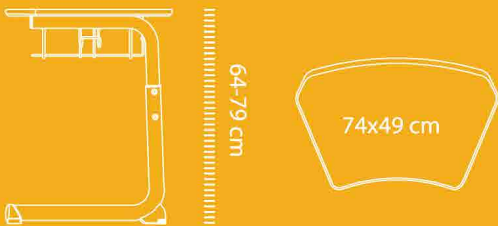

Desktop Color.

Beech Color Greyish white

Patented product counterfeit must investigate

Panel: green and environment-friendly E0 grade MFC panel, injection molding edge sealing, never falling off, scratch proof, pollution proof and other functional features, panel thickness 18mm Structure: The steel foot structure is stably coated with electrostatic powder. Screw lifting, adjustable height, 64-79 cm. The table foot pad with fine adjustment function is suitable for uneven ground.

Student Desk Series

YCY - 21003

The height of desktop.

Details.

Model: YCY-21003
Item.

74x49cm
Specification of desk.

64-79cm
The height of desktop.

12cm
The height of drawer.

Desktop color. Beech color/Greyish white

Desktop material: particleboard + injection molding