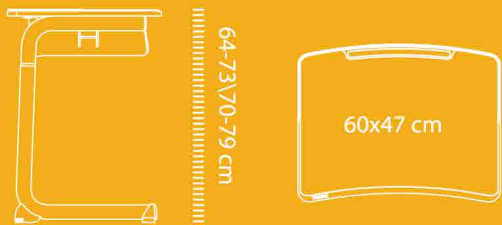

YCY - 21026

Student Desk Series

The height of desktop.

Details.

Model: YCY-21026
Item.

120x50cm
Specification of desk.

76cm
The height of desktop.

12\14 cm
The height of drawer.

Student Desk Series

The height of desktop.

Details.

Model: YCY-21001-1 Item.

60x47cm Specification of desk.

64-73\70-79cm The height of desktop.

12cm The height of drawer.

Desktop color, Beech color\Greyish white