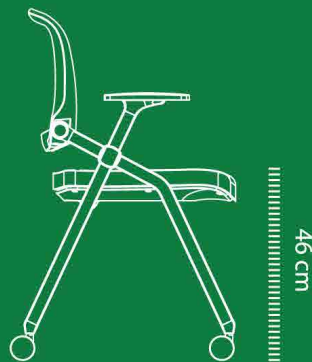

Combined Table Series

Imitation wood-shaped aluminum legs or dark grey iron legs

The height of desktop.

Details.

Model: YCY-292
Item.

120x120cm
Specification of desk.

73~79cm
The height of desktop.

Desktop material.MFC injection edge

Model: YCX-22018
Item.

60x53x84cm
Specification of desk

54x33 cm
The thickness of chairtop

47.5 cm
Chairtop height.

Base.iron black injectde

Base.iron black injectde

YUO YUE
am sail ABA
航

Selective Color

Black

YCX - 21022

Specification.

Model: YCX-21022
Item.

64x57x46 cm
Chair specifications.

46 cm
Chairtop height.

Chair color: Black

Selective Color