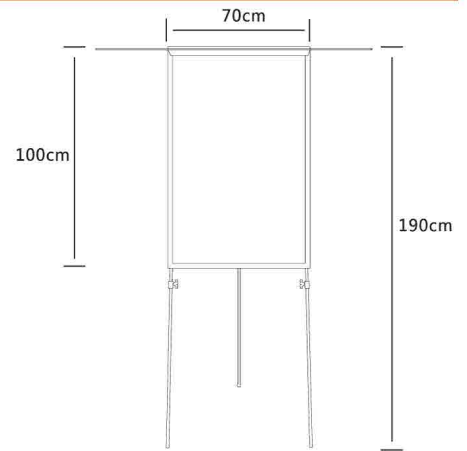

Board Series

YCP- 101.102

Item#	cm SpecificVation	cm Ctn size	Qty/ctn	Kg N.W./G.W.
YCP-101	80xA4	62x34x4	1	4.1/5.1
YCP-102	100xA3	82x39x4	1	7.6/7.6

YCR - 003

The board has the function of clip which lifting freely