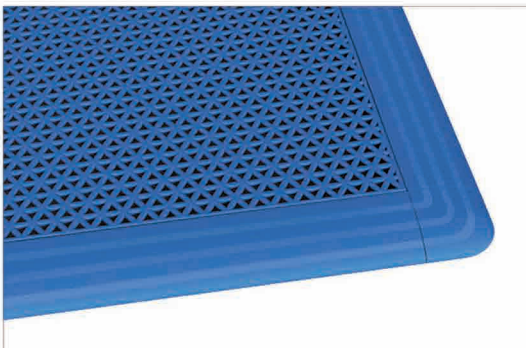

YCD-1401

Children's sports flooring

Item#	Specification	Thickness
YCD-1401	25x25 cm	12 cm
YCD-1401-1	25x5 cm	12 cm
YCD-1401-2	5x5 cm	12 cm