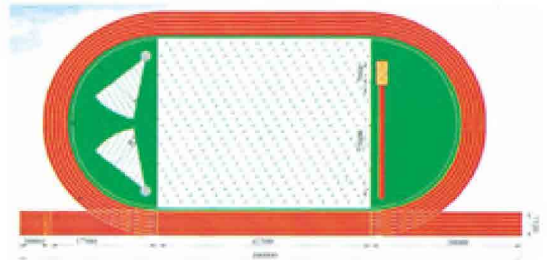

CUSHIONS

2018YC-187-1