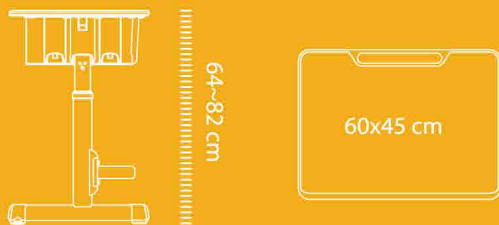

Student Desk Series

The height of desktop.

64~82 cm

Details.

Model: YCY-668
Item.

60x45cm
Specification of desk.

64~82cm
The height of desktop.

12\14cm
The height of drawer.

Student Desk Series

The height of desktop.

Details.

Model: YCY-669
Item.

60x45cm
Specitication of desk.

64~82cm
The height of desktop.

12\14cm
The height of drawer.

Desktop color. Beech color\Greyish white