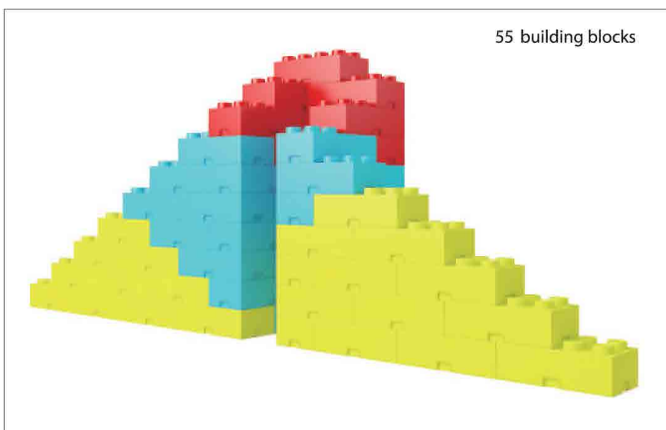

Ocean Ball Pool

Ball Pool : 375x375x78cm(140 individual Building Blocks) Ocean Ball : 8mm, 6000 individual

68 building blocks

72 building blocks

55 building blocks

280 building blocks

INNOVATION FOR EDUCATION
CONVOY FOR HEALTH