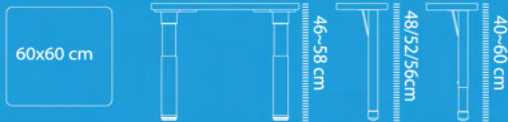

YCY - 071-1

YCY - 071-2

Kids Table Series

The height of desktop

Free combination.

Item#	cm Specification of desktop	cm The height of desktop	Tabletop material.	Desktop color.	Edge color.
YCY - 071	60x60	40-60	Particle board Injection binging	Wood color/White	Red/Blue/Green/Orange/ Yellow/Pink Green/Greyish Green/Beige Color
YCY - 071-1 -48	60x60	48			
YCY - 071-1 -52	60x60	52			
YCY - 071-1 -56	60x60	56			
YCY - 071-2	60x60	46-58			
YCY - 071-2 B	60x60	46-58			