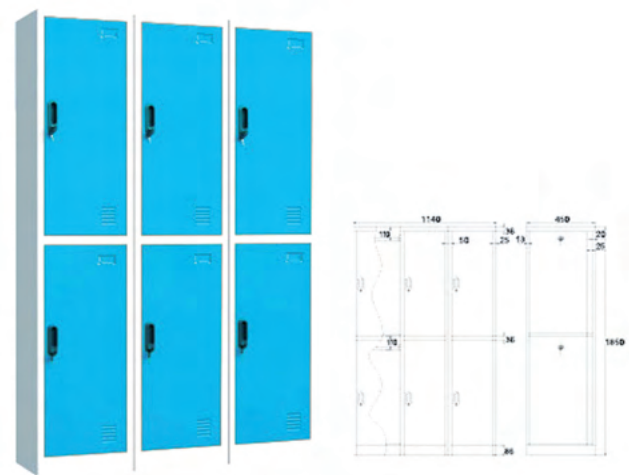

YD-CB6
Clothes Cabinet
W1140 x D450 x H1850 mm.