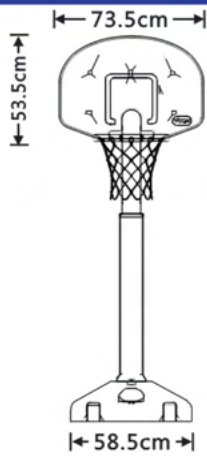

Large basket for child

YC - 09302

It's made of PE material, it's durable smooth rounded design. Thus it's not easy to cause injury to child. The edge is human designed, which is anti-slip scratch-resistance and easy to clean. The basket has 5 level height to adjust according to the height of child. There are pulleys on the base easy to move. There are pulley on the base, can move conveniently.

YC - 09302 Item.

74x87x229 cm
Specification.

58.5x29.5x113.5 cm
Ctn size.