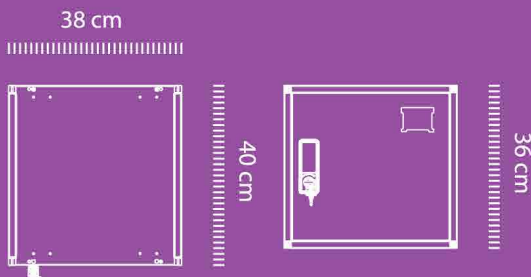

YCY - 122

OFFICE FURNITURE

The height of desktop.

Details.

Model: YCY-122
Item.

38x40x36cm
Specification .

Material: spray galvanized sheet, ABS door panel

Remarks: Can be freely combined according to user requirements.