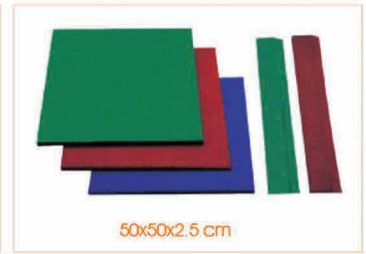

Size: 150 cm - 180 cm

YC146 - 5

Size: 150 cm - 180 cm

YC146 - 6

Size: 150 cm - 180 cm

Child's rubber mats

WY-RM

Size: 50x50x5 cm.