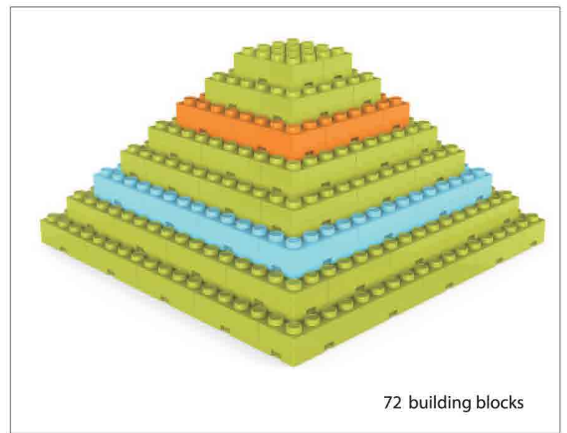

280 building blocks