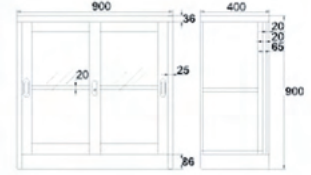

YD-B19
Up Swing Glass Door Cabinet
W900 x D400 x H1850 mm.

YD-DZ1
Wardrobe
W900 x D450 x H1850 mm.

YD-B20
Wardrobe
W900 x D450 x H1850 mm.

Office Furniture
Filing Cabinet Series

YD-B5
 Glass Doors Cabinet
 W900 x D400 x H900 mm.