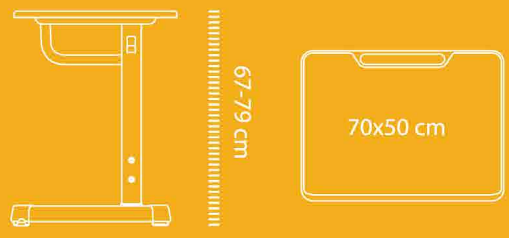

Desktop Color.
Beech Color Greyish white

Patented product counterfeit must investigate

Panel: green and environment-friendly E0 grade MFC panel, injection molding edge sealing, never falling off, scratch proof, pollution proof and other functional features, panel thickness 18mm Structure: The steel foot structure is stably coated with electrostatic powder. Screw lifting, adjustable height, 67-79 cm. The table foot pad with fine adjustment function is suitable for uneven ground.

YCY - 042

Student Desk Series

The height of desktop.

Details.

Model: YCY-042
Item.

70x50cm
Specification of desk.

67-79cm
The height of desktop.

13cm
The height of drawer.

Desktop color. Beech color/Greyish white

Desktop material: particleboard + injection molding