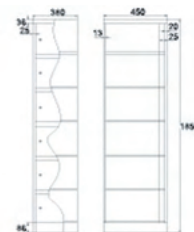

YD-CA6
Clothes Cabinet
W380 x D450 x H1850 mm.