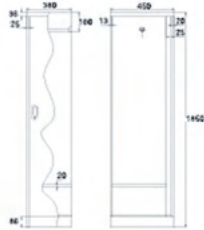

YD-CA1
Clothes Cabinet
W380 x D450 x H1850 mm.