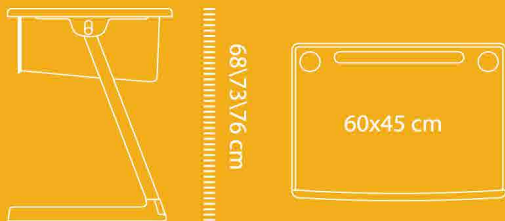

The height of desktop.

Details.

Model: YCY-034
Item.

120x45cm
Specification of desk.

73\76cm
The height of desktop.

16cm
The height of drawer.

Desktop color. Beech color\Greyish white

Desktop material: particleboard + injection molding

Student Desk Series

The height of desktop.

Details.

Model: YCY-016
Item.

60x45cm
Specification of desk.

68\73\76cm
The height of desktop.

12\15cm
The height of drawer.

Desktop material. ABS injected board