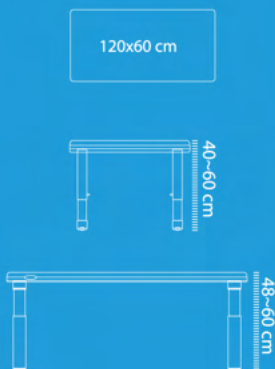

Rectangle table

YCY - 012

Patented product counterfeit must investigate

Table top is made of PE material and it use hollow blow nording, it is durable and not be anamorphic for the effect of the difference in temperature. Humancizaire design of the edge, that can be anti-skating and scratch floor, easy to clean. The table legs can be adjusted freely according to the height of children and uneven floor. The table legs have sliding mat to avoid slipping and anti-scratch the floor. The table is secure and easy to move.

YCY - 012-1

Various Color available.

Kids Table Series

The height of desktop

Free combination.

YCY - 012 / YCY - 012-1 Item.

120x60 cm
Specification of desktop

The height of desktop YCY - 012 : 40~60 cm
YCY - 012-1 : 48~60 cm

Desktop material, Blow mould