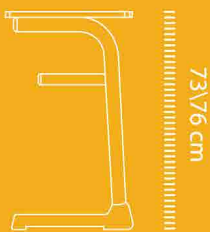

The height of desktop.

Details.

Model: YCY-034
Item.