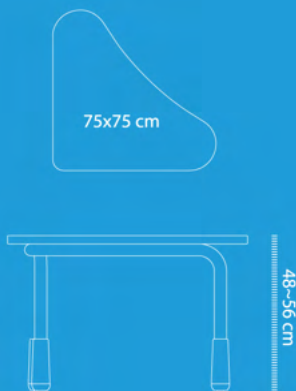

Kids Table Series

The height of desktop

Free combination.

YCY - 861 Item.

120x60 cm
Specification of desktop

48~56 cm
The height of desktop

Desktop material. Particle board + Injection binging

Desktop color. Wood color/Grayish white

Edge color. Dark Red/Blue/Green/Light Grey/Greyish Green/Beige Color

YCY - 819

Combined arrow table

Patented product counterfeit must investigate

Table top is made of The E0 level of 25mm Particle Board, double side stick with melamine, the surface add wear-resisting layer, Injection binging never fall off. The height is adjustable, can meet the different children from 3-8 years old. The table can be combined freely with different shaped, it can satisfy the children's freshness and the curiosity . The leg can also be adjustable, suitable for irregular ground.

Edge color.

Table top color.

The height of desktop

Free combination.

YCY - 819
Item.

75x75 cm
Specification of desktop

48~56 cm
The height of desktop

Desktop material. Particle board + Injection binging