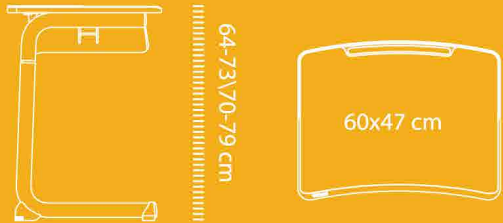

Panel: imported engineering plastics, strong stamping resistance in mold forming, reinforced with steel pipes at the bottom, and 25mm thick panel Structure: The steel foot structure is stably coated with electrostatic powder. Screw lifting, adjustable height, 64-73, 70-79 cm. The table foot pad with fine adjustment function is suitable for uneven ground.

Student Desk Series

YCY - 21001S-1

The height of desktop.

Details.

Model: YCY-21001S-1
Item.

60x47cm
Specification of desk.

64-73\70-79cm
The height of desktop.

12cm
The height of drawer.