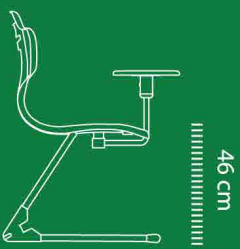

Specification.

Details.

Model: YCX-09039
Item.

42x42x43cm
Specification of desk

43cm
Chairtop height.

Chair surface: engineering pp material
Base: iron black injectde

Selective Color

- Greyish green
- Peak green
- Orange
- Dark grey

Patented product counterfeit must investigate

YCX - 033

Conference Chair Series

Specification.

Details.

Model: YCX-033
Item.

70x65x83cm
Specification of desk

52x30 cm
The thickness of chairtop

46 cm
Chairtop height.

Chair surface: engineering pp material

Base: Iron made of black spray plastic

Selective Color

Patented product counterfeit must investigate

YCX - 311

Height can be adjusted freely

360° rotate