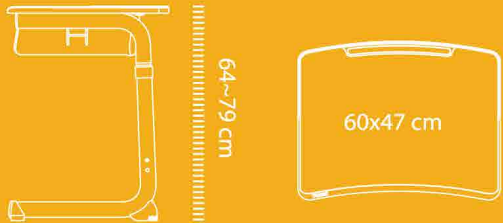

YCY - 338S-1

YCY - 338S

Student Desk Series

The height of desktop.

Details.

60x45cm
Specification of desk.

64-79cm
The height of desktop.

12\14 cm
The height of drawer.

YCY - 670-1

Student Desk Series

The height of desktop.

Details.

Model: YCY-670-1
Item.

60x47cm
Specification of desk.

64~79cm
The height of desktop.

12cm
The height of drawer.