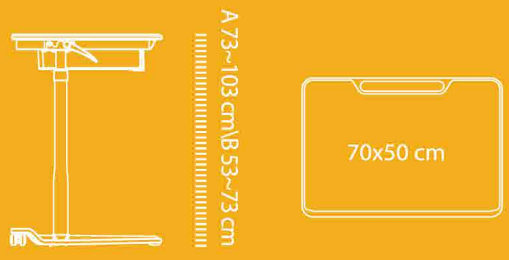

YCY - 21026

Student Desk Series

The height of desktop.

Details.

Model: YCY-21026
Item.

120x50cm
Specification of desk.

76cm
The height of desktop.

12\14 cm
The height of drawer.

Student Desk Series

The height of desktop.

Details.

Model: YCY-22013
Item.

74x49cm
Specification of desk.

76cm
The height of desktop.

12cm
The height of drawer.

Desktop color. Beech color\Greyish white

Desktop material: particleboard + injection molding

Student Desk Series

Desktop Color.  
 Beech Color Greyish white

Patented product counterfeit must investigate

Panel: green and environment-friendly E0 grade MFC panel, injection molding edge sealing, never falling off, scratch proof, pollution proof and other functional features, panel thickness 18mm Structure: The steel foot structure is stably coated with electrostatic powder. Air pressure rise and fall, height adjustable, 73~103cm, 53~73. The table foot pad with fine adjustment function is suitable for uneven ground.

Student Desk Series

The height of desktop.

Details.

Model: YCY-158
 Item.

70x50cm
 Specification of desk.

A 73~103cm \ B 53~73cm
 The height of desktop.

10cm
 The height of drawer.

Desktop color. Beech color \ Greyish white