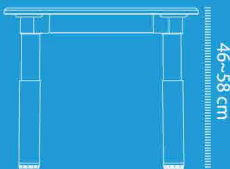

46~58 cm

Free combination.