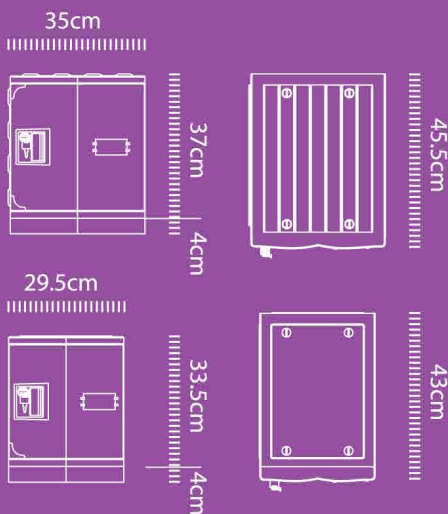

The height of desktop.