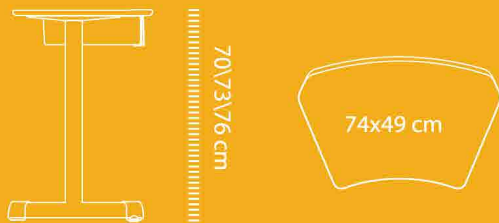

Desktop Color.
Beech Color Greyish white

Patented product counterfeit must investigate

Panel: green and environment-friendly E0 grade MFC panel, injection molding edge sealing, never falling off, scratch proof, pollution proof and other functional features, panel thickness 18mm Structure: The steel foot structure is stably coated with electrostatic powder. Fixed height: 70cm 73cm 76cm. The table foot pad with fine adjustment function is suitable for uneven ground.

Student Desk Series

The height of desktop.

Details.

Model: YCY-659
Item.

74x49cm
Specification of desk.

70\73\76cm
The height of desktop.

10cm
The height of drawer.

Desktop color: Beech color\Greyish white

Desktop material: particleboard + injection molding