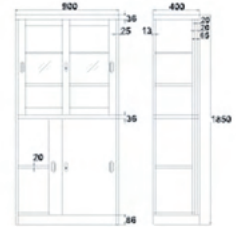

W460 x D620 x H728 mm.

YD-D2C

YD-D3C

YD-D4C

FILING CABINET SERIES

YD-07
Periodicals Cabinet
W950 x D380 x H1850 mm.

YD-B17
Sliding Doors Cabinet
W900 x D400 x H1850 mm.

YD-B18
Four Doors Cabinet
W900 x D400 x H1850 mm.