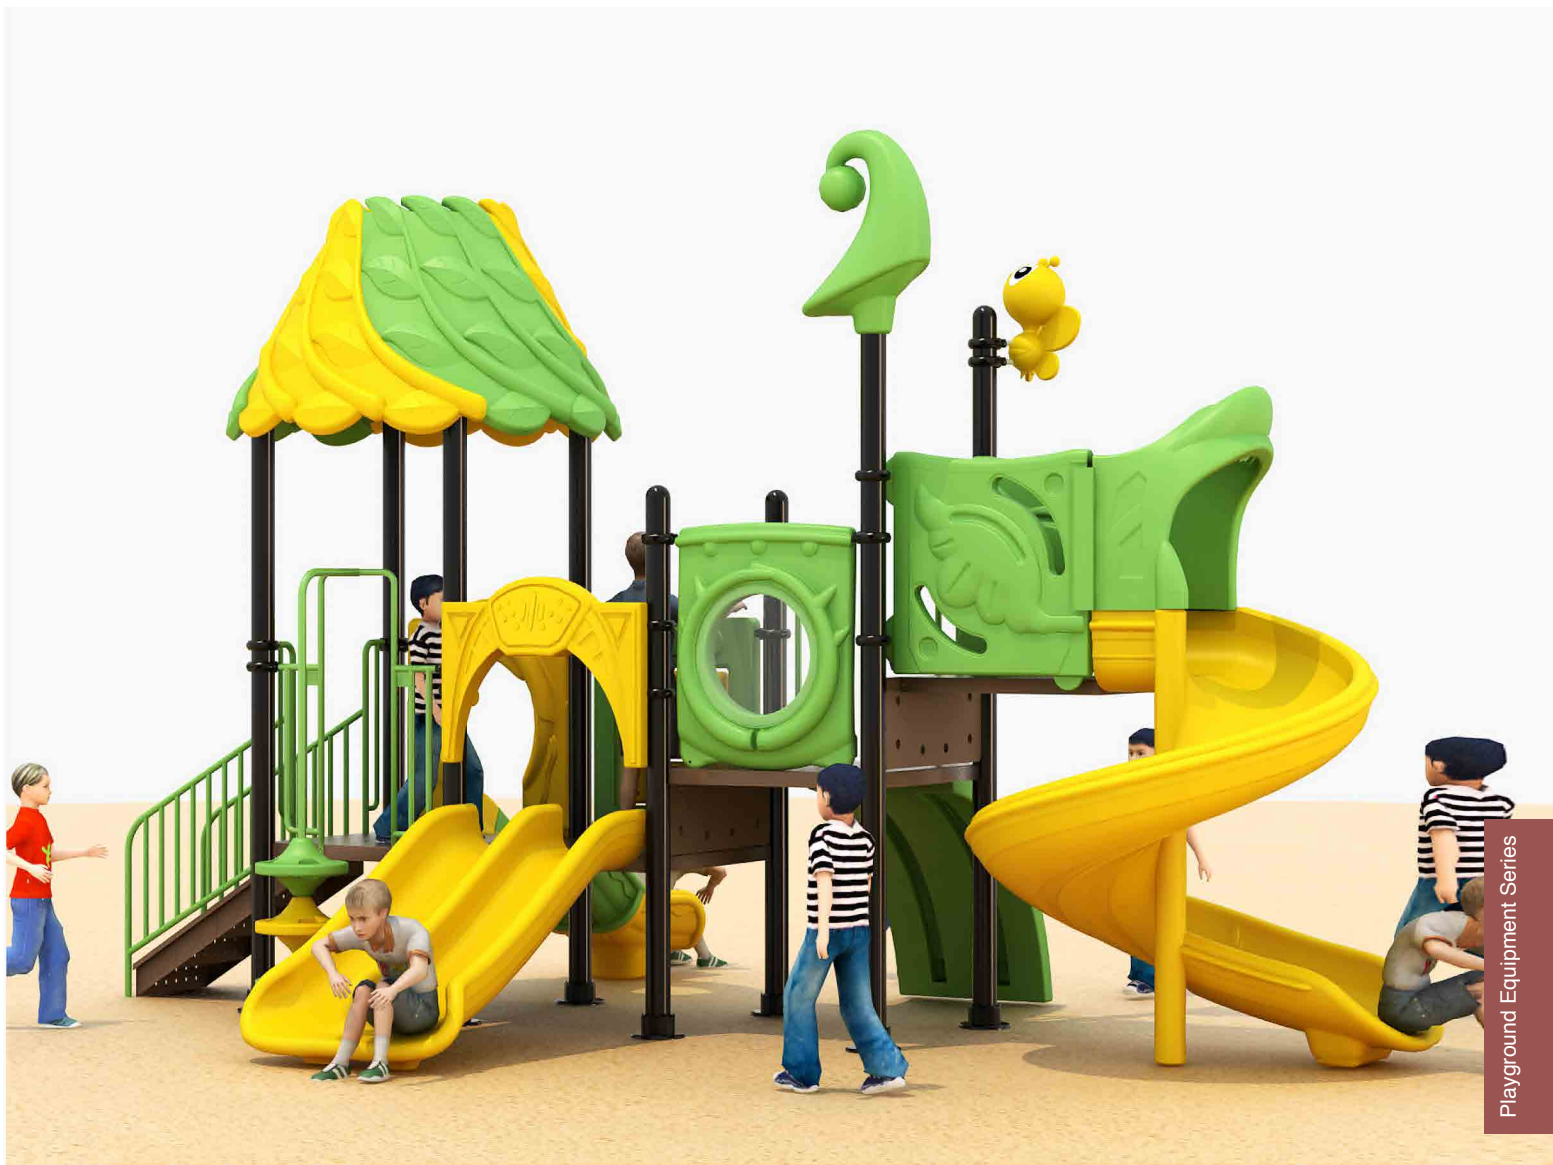

YC-CHN-1

Size: 910x625x510 cm

YC-CHN-2

Size: 722x700x425 cm

Playground Equipment Series

YC-CHN-3

Size: 910x590x512 cm

YC-DZR-1

Size: 670x540x380 cm

YC-DZR-2

Size: 720x430x520 cm

Playground Equipment Series

YC-DZR-3

Size: 670x460x400 cm

YC-DW-1

Size: 510x350x330 cm

YC-DW-2

Size: 600x540x390 cm

Playground Equipment Series

YC-DW-3

Size: 800x550x420 cm

YC-HDC-1

Size: 925x670x435 cm

YC-HDC-2