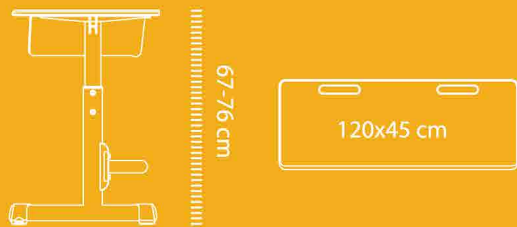

70\73\76cm
The height of desktop.

12cm
The height of drawer.

Desktop color. Beech color\Greyish white

Desktop material: particleboard + injection molding

Desktop Color.

Beech Color Greyish white

Patented product counterfeit must investigate

Panel: green and environment-friendly E0 grade MFC panel, injection molding edge sealing, never falling off, scratch proof, pollution proof and other functional features, panel thickness 18mm
Structure: The steel foot structure is stably coated with electrostatic powder. Screw lifting, adjustable height, 67-76cm. The table foot pad with fine adjustment function is suitable for uneven ground.

YCY - 21033

Student Desk Series

The height of desktop.

Details.

Model: YCY-21033
Item.

120x45cm
Specification of desk.

67-76cm
The height of desktop.

12cm
The height of drawer.