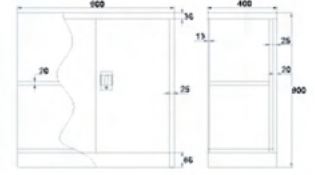

Office Furniture
Filing Cabinet Series

YD-B5
Sliding Glass Doors Cabinet
W900 x D400 x H900 mm.