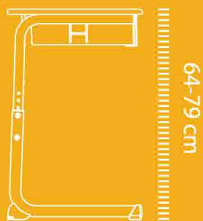

ICY - 338

Student Desk Series

The height of desktop.

64-79 cm

60x45 cm

Details.

60x45cm
Specification of desk.

64-79cm
The height of desktop.

YCY - 038

Student Desk Series

YCY - 038-1

The height of desktop.

Details.

60x45cm
Specification of desk.

64-79cm
The height of desktop.

10\14 cm
The height of drawer.

YCY - 138-1

Student Desk Series

The height of desktop.

Details.

70x50cm
 Specification of desk.

64-79cm
 The height of desktop.

12\14 cm
 The height of drawer.

Desktop color: Beech color\Greyish white