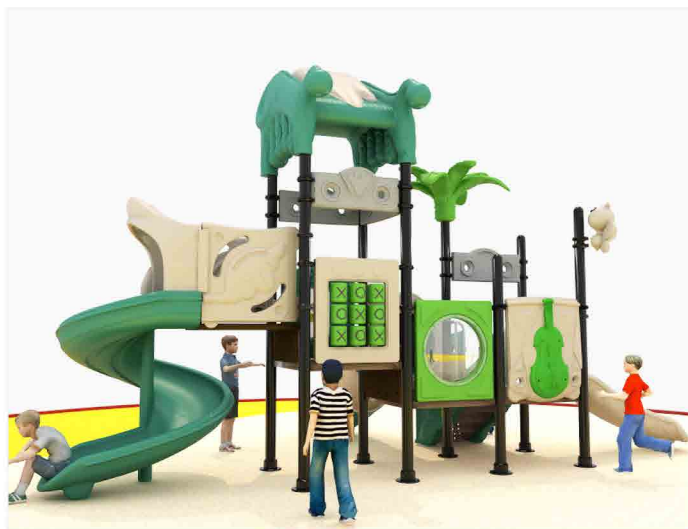

Size: 1000x980x350 cm

YC-KT-1
Size: 900x850x330 cm

Playground Equipment Series

YC-KT-3
Size: 1430x960x430 cm

YC-QHDL-1

Size: 700x400x420 cm

YC-QHDL-2

Size: 760x370x460 cm