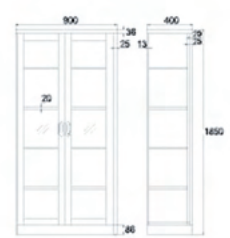

YD-B10
Sliding Glass Doors Cabinet
W900 x D400 x H1400 mm.