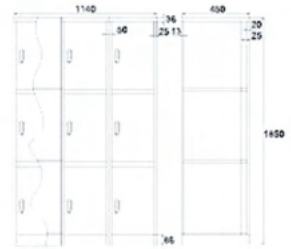

YD-CB9
Clothes Cabinet
W1140 x D450 x H1850 mm.