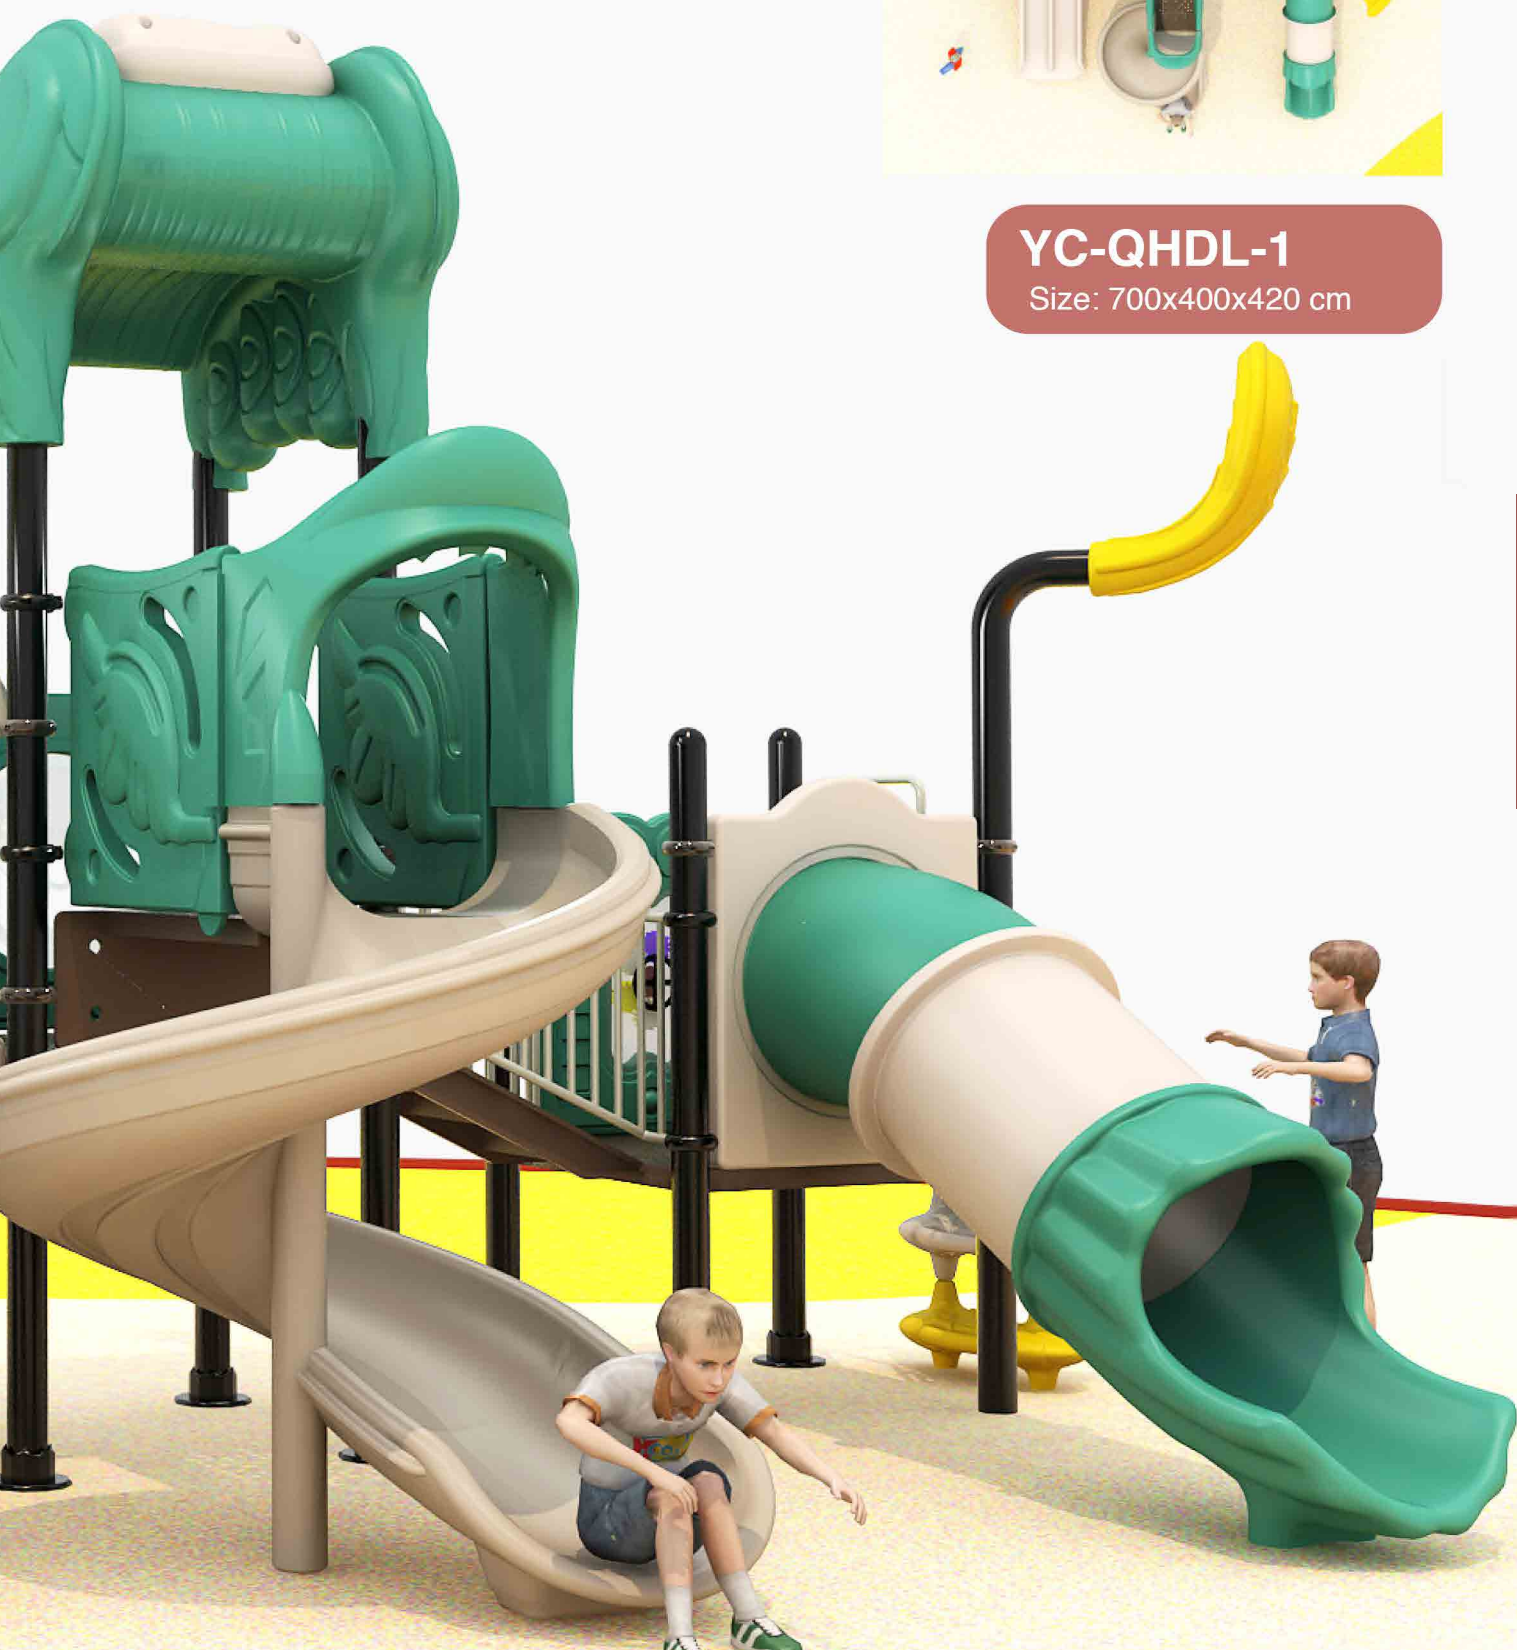

Size: 1000x980x350 cm

YC-KT-1
Size: 900x850x330 cm

Playground Equipment Series

YC-KT-3
Size: 1430x960x430 cm

YC-QHDL-1

Size: 700x400x420 cm

YC-QHDL-2

Size: 760x370x460 cm