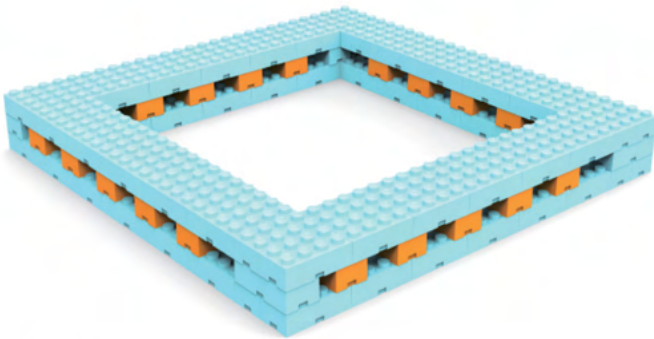

YC - 1701

Yucai Plastic bricks

Various Color available.

The use of environmentally friendly materials, free of heavy metals and harmful volatile, can be 100% recycling and reuse. Bright colors, can freely install collocation. Extremely easy to install and remove.

YC - 1701
Item.

50x25x18 cm
Specification.

material, PP

Various color available.Red/Light Blue/Peak Green/Orange

128 building blocks