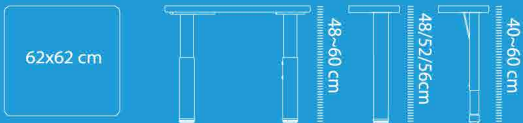

YCY - 002-1

YCY - 002-2

Kids Table Series

The height of desktop

Free combination.

Item#	cm Specitication of desktop	cm The height of desktop	Qty/ctn	cm Ctn size	kg N.W./G.W.	Tabletop material.	Various Color available.
YCY - 002-2	62x62	40-60	1	64x63x5.5	8.5/9		
YCY - 002 -48	62x62	48					
YCY - 002 -52	62x62	52	1	64x63x5	8/9	Blow mould	Red/Blue/Green/Orange/ Yellow/Peak Green/Greyish Green/Beige Color
YCY - 002 -56	62x62	56					
YCY - 002-1	62x62	48-60	1	64x63x5	7/8		