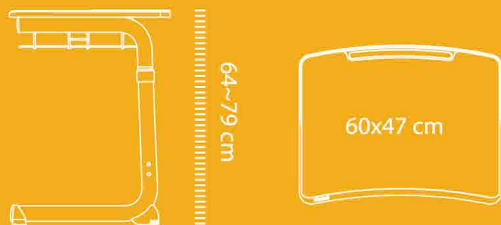

Desktop Color.

Beech Color Greyish white

Patented product counterfeit must investigate

Panel: green and environment-friendly E0 grade MFC panel, injection molding edge sealing, never falling off, scratch proof, pollution proof and other functional features, panel thickness 18mm Structure: The steel foot structure is stably coated with electrostatic powder. Manual lifting, height adjustable, 64~79cm. The table foot pad with fine adjustment function is suitable for uneven ground.

Student Desk Series

The height of desktop.

Details.

Model: YCY-670
Item.

60x47cm
Specification of desk.

64~79cm
The height of desktop.

12cm
The height of drawer.

Desktop color. Beech color/Greyish white

Desktop material: particleboard + injection molding