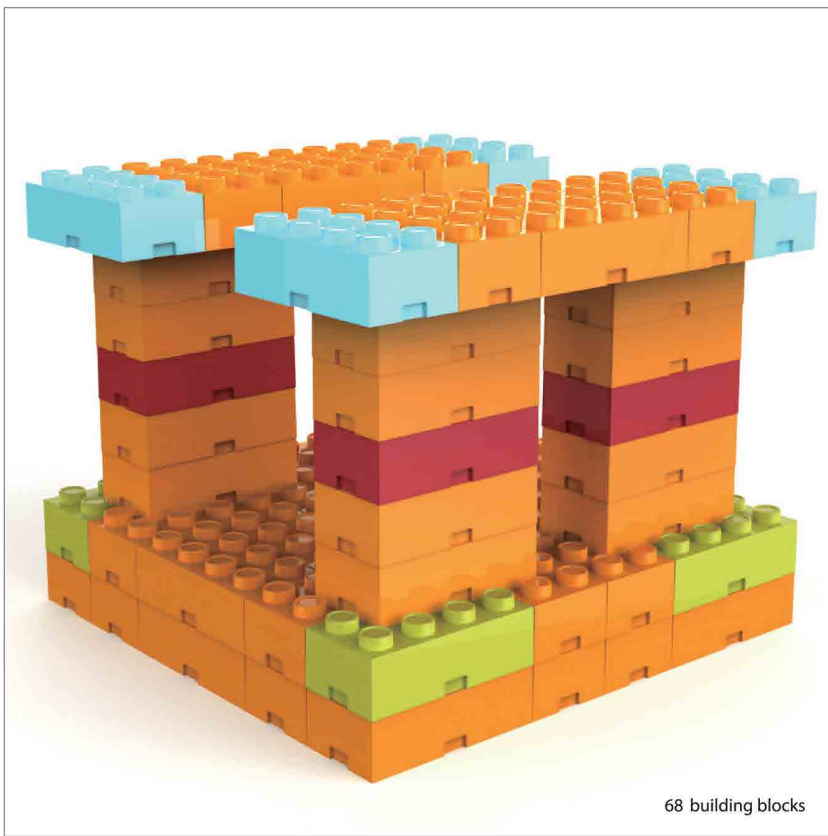

55 building blocks