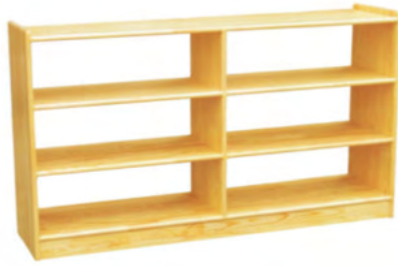

Three-layer six-compartment toy cabinet
YCW-JX-G038-C120
Specifications :1050x300x590/790mm
Material: Scotch pine, rubber wood, cypress, multi-layer board, fireproof board