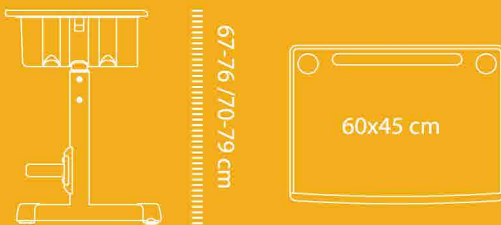

10\12\14 cm
 The height of drawer.

Desktop material.MFC injection edge

Desktop color. Beech color\Greyish white

Desktop Color.

YCY - 21020S

Student Desk Series

Patented product counterfeit must investigate

Panel: imported engineering plastics, strong stamping resistance in mold forming, reinforced with steel pipes at the bottom, and 25mm thick panel
 Structure: The steel foot structure is stably coated with electrostatic powder.
 Screw lifting, adjustable height, 67-76, 70-79 cm.
 The table foot pad with fine adjustment function is suitable for uneven ground.

The height of desktop.

Details.

Item#

YCY - 21020S

Specification of desk.

60x45cm

The height of desktop.

67-76\70-79cm