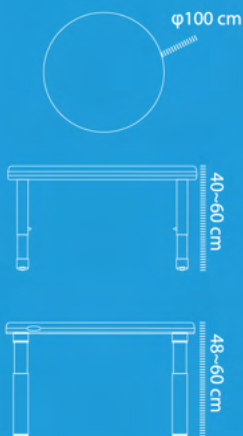

Kids Table Series

Various Color available.

The height of desktop

Free combination.