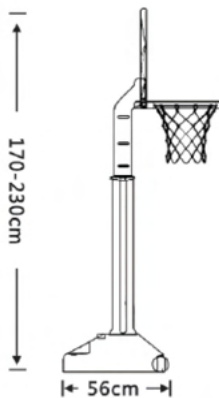

Large basket for child

YC - 09302

It's made of PE material, it's durable smooth rounded design. Thus it's not easy to cause injury to child. The edge is human designed, which is anti-slip scratch-resistance and easy to clean. The basket has 5 level height to adjust according to the height of child. There are pulleys on the base easy to move. There are pulley on the base, can move conveniently.

YC - 09302 Item.

74x87x229 cm
Specification.

58.5x29.5x113.5 cm
Ctn size.