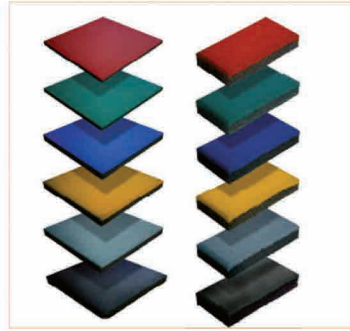

Size: 150 cm - 180 cm

YC146 - 5

Size: 150 cm - 180 cm

YC146 - 6

Size: 150 cm - 180 cm

Child's rubber mats

WY-RM

Size: 50x50x5 cm.