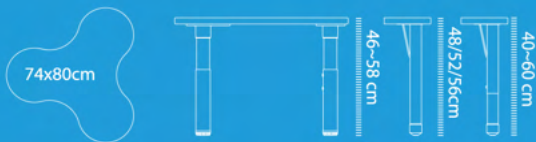

YCY - 075-1

YCY - 075-2

Kids Table Series

The height of desktop

Free combination.

tem#	cm Specification of desktop	cm The height of desktop	Tabletop material.	Desktop color.	Edge color.
YCY - 075	74x80	40-60	Particle board Injection binging	Wood color/White	Red/Blue/Green/Orange/ Yellow/Peak Green/Greyish Green/Beige Color
YCY - 075-1 -48	74x80	48			
YCY - 075-1 -52	74x80	52			
YCY - 075-1 -56	74x80	56			
YCY - 075-2	74x80	46-58			