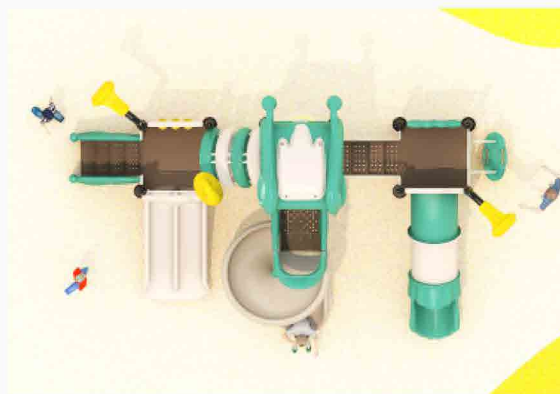

Size: 1000x980x350 cm

YC-KT-1
Size: 900x850x330 cm

Playground Equipment Series

YC-KT-3
Size: 1430x960x430 cm

YC-QHDL-1

Size: 700x400x420 cm

YC-QHDL-2

Size: 760x370x460 cm