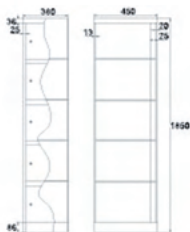

YD-CA5
Clothes Cabinet
W380 x D450 x H1850 mm.