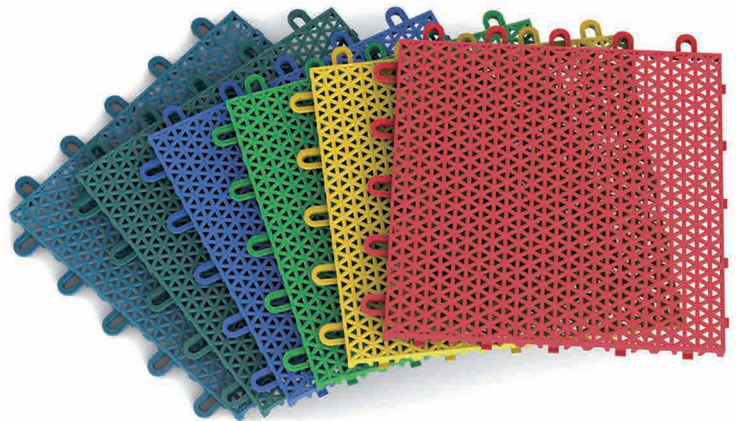

YCD-1401

Children's sports flooring

Item#	Specification	Thickness
YCD-1401	25x25 cm	12 cm
YCD-1401-1	25x5 cm	12 cm
YCD-1401-2	5x5 cm	12 cm