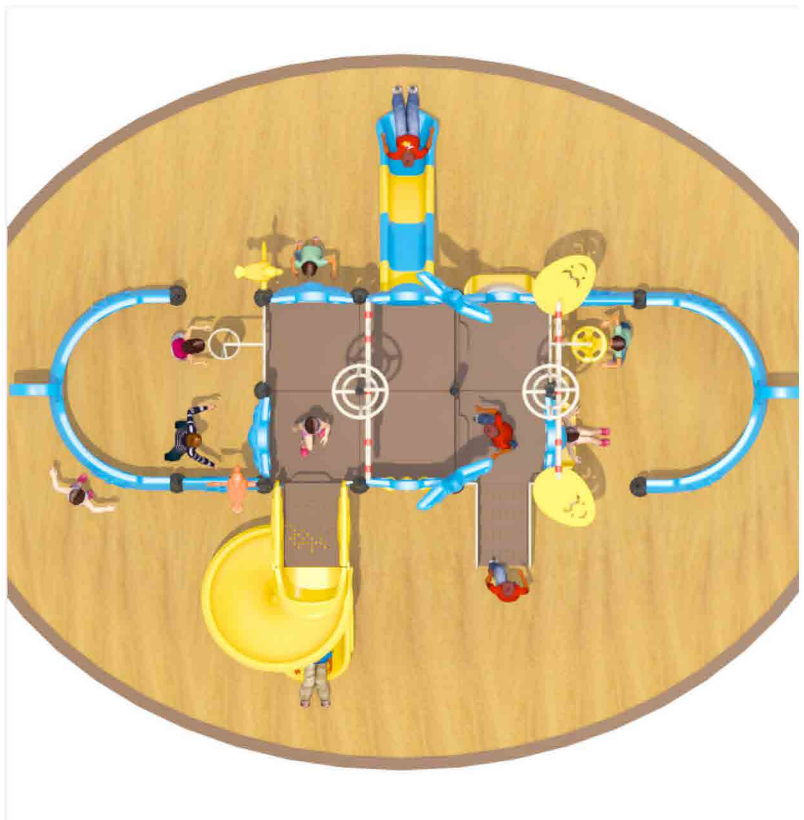

YC-DW-2

Size: 600x540x390 cm

Playground Equipment Series

YC-DW-3

Size: 800x550x420 cm

YC-HDC-1

Size: 925x670x435 cm

YC-HDC-2