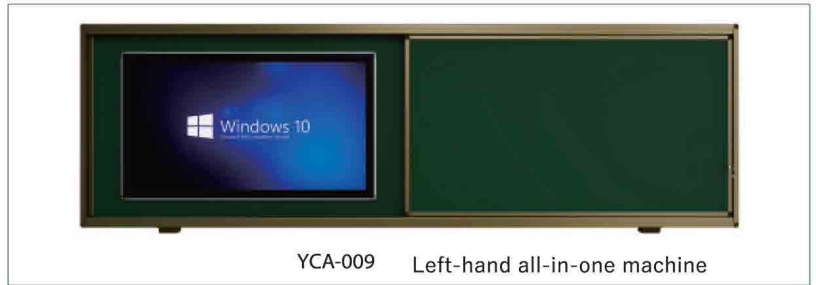

YCY - HFF066

Luxury Movable Table Series

Four person dining table and chair

120x70x76cm
Specifications and dimensions.

Wimple expression teaching blackboard

YCA - 007

Projection effect

Closure renderings