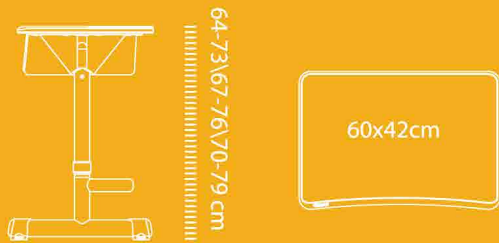

YCY - 21030S

Student Desk Series

The height of desktop.

64-73\67-76\70-79 cm

60x42cm

Details.

Model: YCY-21030S
Item.

60x42cm
Specification of desk.

64-73\67-76\70-79cm
The height of desktop.

12cm
The height of drawer.

Desktop material. ABS injected board

Desktop Color.     

Greyish green Light grey Light green Light blue Yellow ochre

YCY - 21028S

Patented product counterfeit must investigate

Panel: imported engineering plastics, strong stamping resistance in mold forming, reinforced with steel pipes at the bottom, and 25mm thick panel Structure: The steel foot structure is stably coated with electrostatic powder. Screw lifting, height adjustable, 64~73cm 67-76cm 70-79cm. The table foot pad with fine adjustment function is suitable for uneven ground.

Student Desk Series

The height of desktop.

Details.

Model: YCY-21028S
Item.

60x42cm
Specification of desk.

64-73\67-76\70-79cm
The height of desktop.

12cm
The height of drawer.

Desktop material. ABS injected board