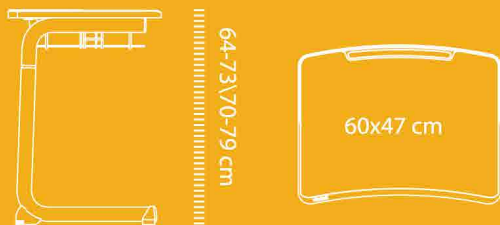

Desktop Color.

Patented product counterfeit must investigate

Panel: imported engineering plastics, strong stamping resistance in mold forming, reinforced with steel pipes at the bottom, and 25mm thick panel
Structure: The steel foot structure is stably coated with electrostatic powder.
Screw lifting, adjustable height, 64-73, 70-79 cm.
The table foot pad with fine adjustment function is suitable for uneven ground.

Student Desk Series

The height of desktop.

Details.

Model: YCY-21001S
Item.

60x47cm
Specification of desk.

64-73\70-79cm
The height of desktop.

12cm
The height of drawer.

Desktop material. ABS injected board