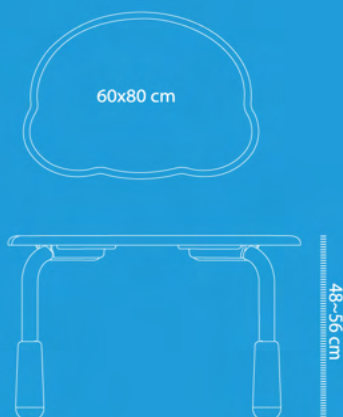

The height of desktop