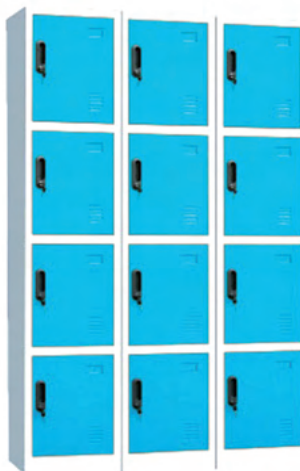

YD-CB12
Clothes Cabinet
W1140 x D450 x H1850 mm.