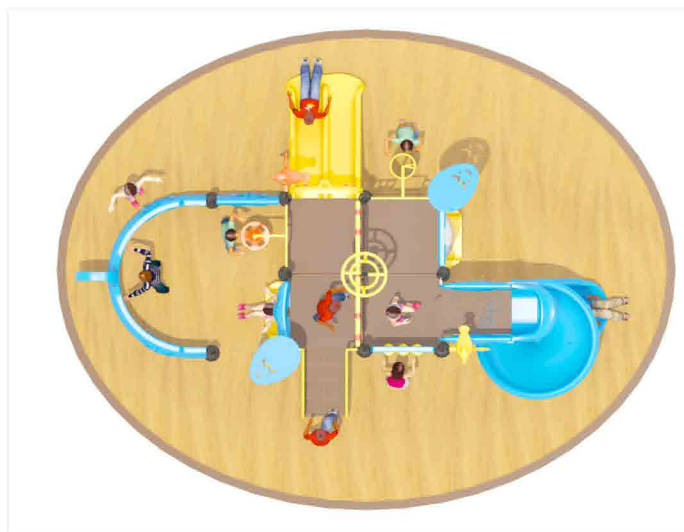

YC-DW-2

Size: 600x540x390 cm

Playground Equipment Series

YC-DW-3

Size: 800x550x420 cm

YC-HDC-1

Size: 925x670x435 cm

YC-HDC-2