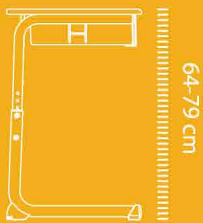

ICY - 338

Student Desk Series

The height of desktop.

64-79 cm

60x45 cm

Details.

60x45cm
Specification of desk.

64-79cm
The height of desktop.

12\14 cm
The height of drawer.

Desktop color. Beech color\Greyish white

Desktop material: particleboard + injection molding

Desktop Color.

Beech Color Greyish white

Patented product counterfeit must investigate

Panel: green and environment-friendly E0 grade MFC panel, injection molding edge sealing, never falling off, scratch proof, pollution proof and other functional features, panel thickness 18mm Structure: The steel foot structure is stably coated with electrostatic powder. Screw lifting, adjustable height, 64-79cm. The table foot pad with fine adjustment function is suitable for uneven ground.

YCY - 038

Student Desk Series

YCY - 038-1

The height of desktop.

Details.

60x45cm
Specification of desk.

64-79cm
The height of desktop.

10\14 cm
The height of drawer.