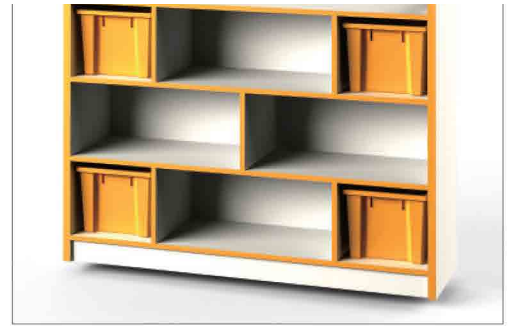

YCW - G0333 8
L120xW30xH90
Specification
0.32 m³
Volume