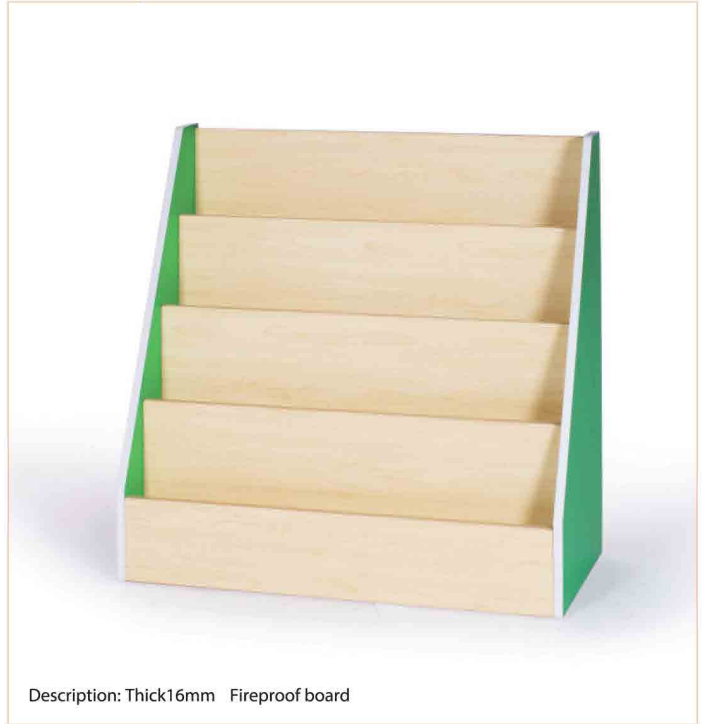

YCW - G03
Knockdown toy bookshelf

Description: Thick16mm Fireproof board

Item# : YCW - G03

80x40x80 cm
Specification

Material: Fireproof board